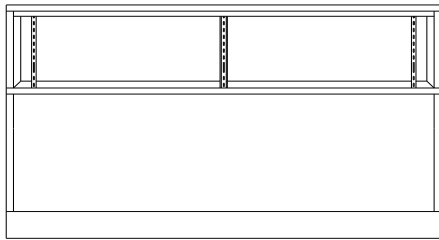

WS4600 Series Sit Down Jewelry Showcase (With Storage)

Standard Specifications:

- 12" High Aluminum Framed Glass Module
- 18" High Low Pressure Laminate Base with Corner Protectors (TFM) White, Black, Cherry
- 4" Black Kick
- Interior Decks & Panel Doors Laminate (TFM)
- 1/4" Tempered Glass Tops, Fronts & Ends
- Aluminum Frame and Trim - Anodized Silver Satin Finish Standard
- Open Rear Storage in Pedestal

SPARTAN SHOWCASE IS A
DIVISION OF PROCK OPERATIONS™

sales@spartanshowcase.com
Phone: 800.325.0775
Fax: 573.265.5124

WS4600 Series Sit Down Jewelry Showcase (With Storage)

SIDE ELEVATION

FRONT ELEVATION

REAR ELEVATION

Model No.	Dimensions:			Doors
	L	X	D X H	
WS4672	72"	20"	34"	Panel
WS4606	70"	20"	34"	Panel
WS4605	60"	20"	34"	Panel
WS4604	48"	20"	34"	Panel
WS4672A	72"	20"	34"	Mirror
WS4606A	70"	20"	34"	Mirror
WS4605A	60"	20"	34"	Mirror
WS4604A	48"	20"	34"	Mirror