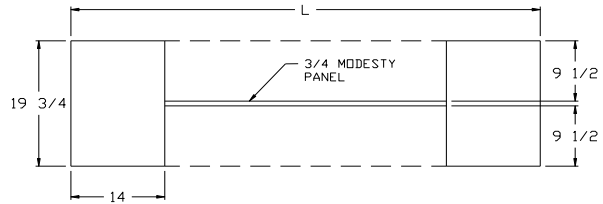

WS4600 Series Sit Down Jewelry Showcase (With Storage)

Standard Specifications:

- 12" High Aluminum Framed Glass Module
- 18" High Low Pressure Laminate Base with Corner Protectors (TFM) White, Black, Cherry
- 4" Black Kick
- Interior Decks & Panel Doors Laminate (TFM)
- 1/4" Tempered Glass Tops, Fronts & Ends
- Aluminum Frame and Trim - Anodized Silver Satin Finish Standard
- Open Rear Storage in Pedestal

SPARTAN SHOWCASE IS A
DIVISION OF PROCK OPERATIONS™

sales@spartanshowcase.com
Phone: 800.325.0775
Fax: 573.265.5124

WS4600 Series Sit Down Jewelry Showcase (With Storage)

SIDE ELEVATION

FRONT ELEVATION

REAR ELEVATION

Model No.	Dimensions:			Doors
	L	X	D X H	
WS4672	72"	20"	34"	Panel
WS4606	70"	20"	34"	Panel
WS4605	60"	20"	34"	Panel
WS4604	48"	20"	34"	Panel
WS4672A	72"	20"	34"	Mirror
WS4606A	70"	20"	34"	Mirror
WS4605A	60"	20"	34"	Mirror
WS4604A	48"	20"	34"	Mirror