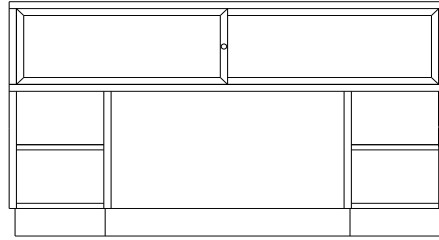

WS4600 Series Sit Down Jewelry Showcase (With Storage)

Standard Specifications:

- 12" High Aluminum Framed Glass Module
- 18" High Low Pressure Laminate Base with Corner Protectors (TFM) White, Black, Cherry
- 4" Black Kick
- Interior Decks & Panel Doors Laminate (TFM)
- 1/4" Tempered Glass Tops, Fronts & Ends
- Aluminum Frame and Trim - Anodized Silver Satin Finish Standard
- Open Rear Storage in Pedestal

SPARTAN SHOWCASE IS A
DIVISION OF PROCK OPERATIONS™

sales@spartanshowcase.com
Phone: 800.325.0775
Fax: 573.265.5124

WS4600 Series Sit Down Jewelry Showcase (With Storage)

SIDE ELEVATION

FRONT ELEVATION

REAR ELEVATION

Model No.	Dimensions:			Doors
	L	X	D X H	
WS4672	72"	20"	34"	Panel
WS4606	70"	20"	34"	Panel
WS4605	60"	20"	34"	Panel
WS4604	48"	20"	34"	Panel
WS4672A	72"	20"	34"	Mirror
WS4606A	70"	20"	34"	Mirror
WS4605A	60"	20"	34"	Mirror
WS4604A	48"	20"	34"	Mirror