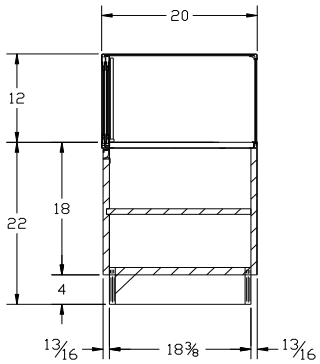

WS4600 Series Sit Down Jewelry Showcase (With Storage)

SIDE ELEVATION