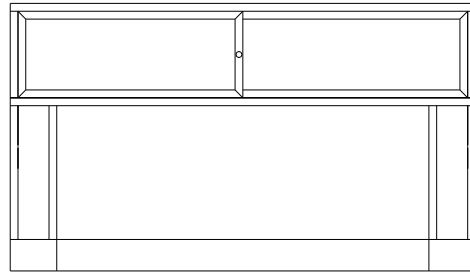

SD4600 Series Sit Down Jewelry Showcase

Standard Specifications:

- 12" High Aluminum Framed Glass Module
- 18" High Base with Corner Protectors (TFM) White, Black, Cherry
- 4" High Black Kick
- Interior Decks & Panel Doors Laminate (TFM)
- 1/4" Tempered Glass Tops, Fronts & Ends
- Aluminum Frame and Trim - Anodized Silver Satin Finish Standard

SPARTAN SHOWCASE IS A
DIVISION OF PROCK OPERATIONS™

sales@spartanshowcase.com
Phone: 800.325.0775
Fax: 573.265.5124

SD4600 Series Sit Down Jewelry Showcase

SIDE ELEVATION

FRONT ELEVATION

REAR ELEVATION

Model No.	Dimensions: L X D X H	Doors
SD4672	72" x 20" x 34"	Panel
SD4606	70" x 20" x 34"	Panel
SD4605	60" x 20" x 34"	Panel
SD4604	48" x 20" x 34"	Panel
SD4672A	72" x 20" x 34"	Mirror
SD4606A	70" x 20" x 34"	Mirror
SD4605A	60" x 20" x 34"	Mirror
SD4604A	48" x 20" x 34"	Mirror