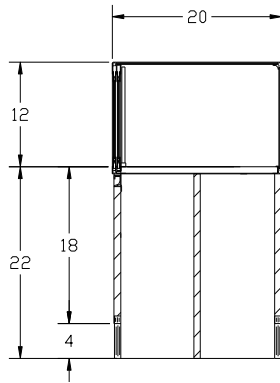

SD4600 Series Sit Down Jewelry Showcase

Standard Specifications:

- 12" High Aluminum Framed Glass Module
- 18" High Base with Corner Protectors (TFM) White, Black, Cherry
- 4" High Black Kick
- Interior Decks & Panel Doors Laminate (TFM)
- 1/4" Tempered Glass Tops, Fronts & Ends
- Aluminum Frame and Trim - Anodized Silver Satin Finish Standard

SPARTAN SHOWCASE IS A
DIVISION OF PROCK OPERATIONS™

sales@spartanshowcase.com
Phone: 800.325.0775
Fax: 573.265.5124

SD4600 Series Sit Down Jewelry Showcase

SIDE ELEVATION

FRONT ELEVATION

REAR ELEVATION

Model No.	Dimensions: L X D X H	Doors
SD4672	72" x 20" x 34"	Panel
SD4606	70" x 20" x 34"	Panel
SD4605	60" x 20" x 34"	Panel
SD4604	48" x 20" x 34"	Panel
SD4672A	72" x 20" x 34"	Mirror
SD4606A	70" x 20" x 34"	Mirror
SD4605A	60" x 20" x 34"	Mirror
SD4604A	48" x 20" x 34"	Mirror