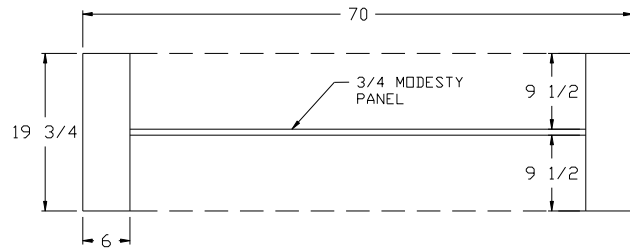

SD4600 Series Sit Down Jewelry Showcase

Standard Specifications:

- 12" High Aluminum Framed Glass Module
- 18" High Base with Corner Protectors (TFM) White, Black, Cherry
- 4" High Black Kick
- Interior Decks & Panel Doors Laminate (TFM)
- 1/4" Tempered Glass Tops, Fronts & Ends
- Aluminum Frame and Trim - Anodized Silver Satin Finish Standard

SPARTAN SHOWCASE IS A
DIVISION OF PROCK OPERATIONS™

sales@spartanshowcase.com
Phone: 800.325.0775
Fax: 573.265.5124

SD4600 Series Sit Down Jewelry Showcase

SIDE ELEVATION

FRONT ELEVATION

REAR ELEVATION

Model No.	Dimensions: L X D X H	Doors
SD4672	72" x 20" x 34"	Panel
SD4606	70" x 20" x 34"	Panel
SD4605	60" x 20" x 34"	Panel
SD4604	48" x 20" x 34"	Panel
SD4672A	72" x 20" x 34"	Mirror
SD4606A	70" x 20" x 34"	Mirror
SD4605A	60" x 20" x 34"	Mirror
SD4604A	48" x 20" x 34"	Mirror