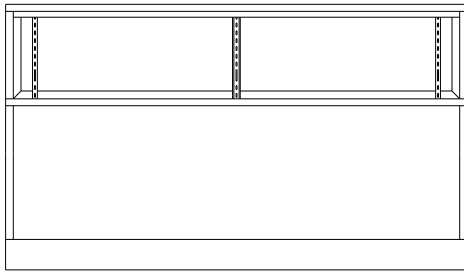

SD4600 Series Sit Down Jewelry Showcase

Standard Specifications:

- 12" High Aluminum Framed Glass Module
- 18" High Base with Corner Protectors (TFM) White, Black, Cherry
- 4" High Black Kick
- Interior Decks & Panel Doors Laminate (TFM)
- 1/4" Tempered Glass Tops, Fronts & Ends
- Aluminum Frame and Trim - Anodized Silver Satin Finish Standard

SPARTAN SHOWCASE IS A
DIVISION OF PROCK OPERATIONS™

sales@spartanshowcase.com
Phone: 800.325.0775
Fax: 573.265.5124

SD4600 Series Sit Down Jewelry Showcase

SIDE ELEVATION

FRONT ELEVATION

REAR ELEVATION

Model No.	Dimensions: L X D X H	Doors
SD4672	72" x 20" x 34"	Panel
SD4606	70" x 20" x 34"	Panel
SD4605	60" x 20" x 34"	Panel
SD4604	48" x 20" x 34"	Panel
SD4672A	72" x 20" x 34"	Mirror
SD4606A	70" x 20" x 34"	Mirror
SD4605A	60" x 20" x 34"	Mirror
SD4604A	48" x 20" x 34"	Mirror