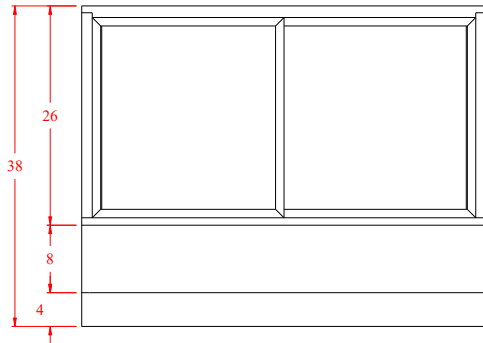

## Features & Finishes:

- Anodized Aluminum Frame
- Tempered Glass Front
- Glass Ends & Top
- Aluminum Framed, Sliding Glass Doors
- Glass Shelves (1-10" & 1-12")
- White LPL Finish Base (No Storage)
- 4"H Black Kick
- Top Light with Lamp and Shield
- 12" Cord, Plug and Switch
- U.L. Listed

# 96600 Series Restaurant Case

End View

Top View

Rear View

Front View

Model No.	Dimensions: L x D x W	Rows of Shelves	Est. Crated Weight	Case Options
96638-48	48" x 24" x 38"	2	235 lbs.	1. Mirror Ends 2. Std. Finish HPL Base 3. Mirror Doors
96638-59	60" x 24" x 38"	2	260 lbs.	
96638-77	70" x 24" x 38"	2	280 lbs.	