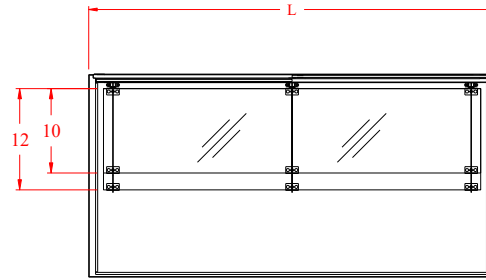

# 96600 Series Restaurant Case

End View

Top View

Rear View

Front View

Model No.	Dimensions: L x D x W	Rows of Shelves	Est. Crated Weight	Case Options
96638-48	48" x 24" x 38"	2	235 lbs.	1. Mirror Ends 2. Std. Finish HPL Base 3. Mirror Doors
96638-59	60" x 24" x 38"	2	260 lbs.	
96638-77	70" x 24" x 38"	2	280 lbs.	