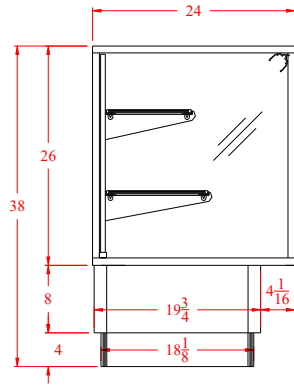

## Features & Finishes:

- Anodized Aluminum Frame
- Tempered Glass Front
- Glass Ends & Top
- Aluminum Framed, Sliding Glass Doors
- Glass Shelves (1-10" & 1-12")
- White LPL Finish Base (No Storage)
- 4"H Black Kick
- Top Light with Lamp and Shield
- 12" Cord, Plug and Switch
- U.L. Listed

# 96600 Series Restaurant Case

End View

Top View

Rear View

Front View

Model No.	Dimensions: L x D x W	Rows of Shelves	Est. Crated Weight	Case Options
96638-48	48" x 24" x 38"	2	235 lbs.	1. Mirror Ends 2. Std. Finish HPL Base 3. Mirror Doors
96638-59	60" x 24" x 38"	2	260 lbs.	
96638-77	70" x 24" x 38"	2	280 lbs.	