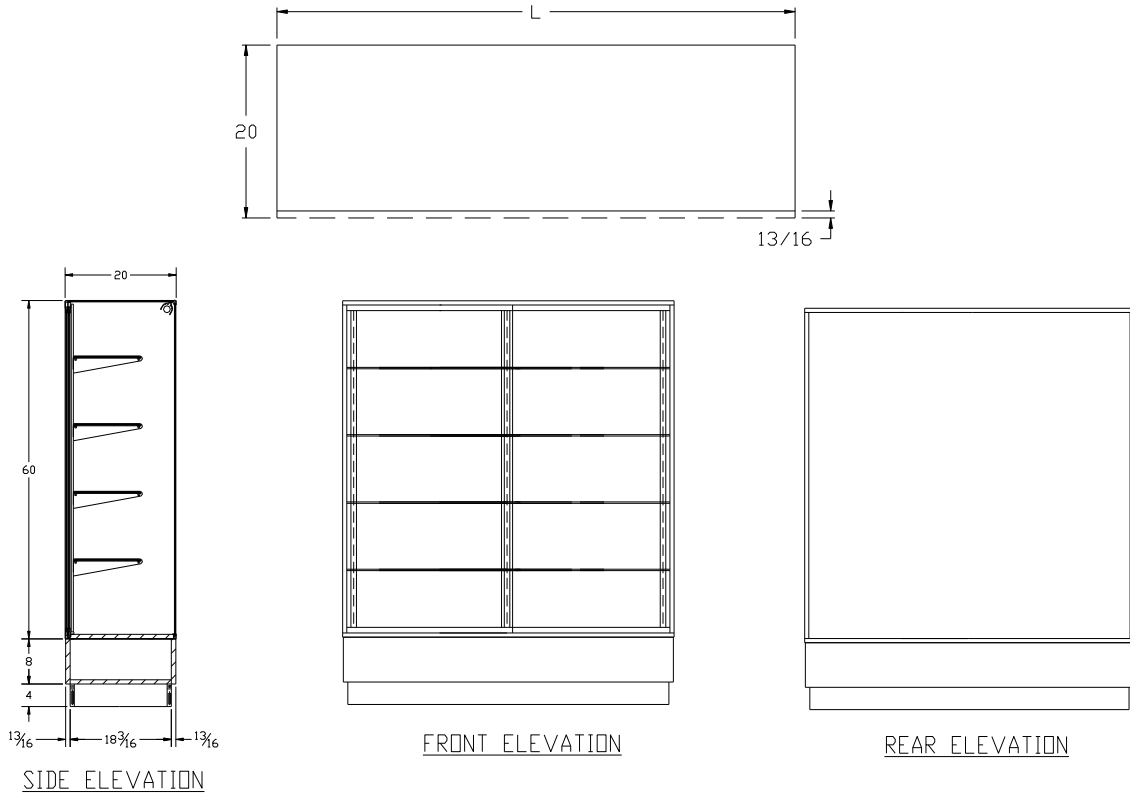

## Standard Specifications

- Anodized Silver Satin Finish Aluminum Frame
- 1/4" Tempered Glass Top, Ends & Doors
- Adjustable Split Tempered Glass Shelves (4-12"D)
- 60" High Glass Display
- 8" High Base
- 4" High Black Kick
- Available with Glass, Solid, Mirror or Slatwall Back

# Upright/Trophy Cases

Model No.	Dimension L X D X H	Back	Options/Accessories
TR76P TR76G TR76M	70" x 20" x 66" 70" x 20" x 66" 70" x 20" x 66"	Panel Glass* Mirror	<ol style="list-style-type: none"> <li>Standard Finish HPL Base</li> <li>Without Corner Base Protectors</li> <li>Powdercoat Finished Framed</li> <li>Mirror Ends</li> <li>Slatwall Back (TFM) White, Black, Cherry Includes: Slatwall Bracket &amp; 4 Tier 12" Glass Shelves, No Standards</li> <li>Light</li> <li>UL Listed Cabinet Label</li> <li>12" Length Cord &amp; Plug</li> <li>Door Lock</li> </ol> <p>*When ordering glass backs, please specify where shelves are to be installed (e.g. at the glass back or the glass door side).</p>
TR75P TR75G TR75M	60" x 20" x 66" 60" x 20" x 66" 60" x 20" x 66"	Panel Glass* Mirror	
TR74P TR74G TR74M	48" x 20" x 66" 48" x 20" x 66" 48" x 20" x 66"	Panel Glass* Mirror	
DTR76P DTR76G DTR76M	70" x 20" x 72" 70" x 20" x 72" 70" x 20" x 72"	Panel Glass* Mirror	
DTR75P DTR75G DTR75M	60" x 20" x 72" 60" x 20" x 72" 60" x 20" x 72"	Panel Glass* Mirror	
DTR74P DTR74G DTR74M	48" x 20" x 72" 48" x 20" x 72" 48" x 20" x 72"	Panel Glass* Mirror	