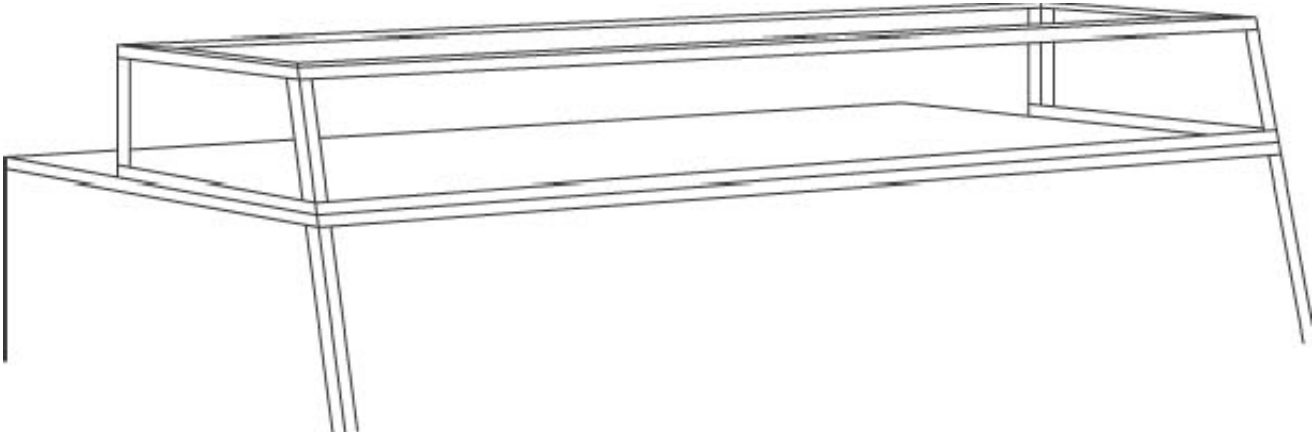

97000 Series

Roll Tops and Hoods

Features & Finishes

- Anodized Aluminum Frame
- Glass Front, Top and Ends
- Acrylic Display Trays with Dividers (RT Models)

Specifications Subject to Change Without Notice

SPARTAN SHOWCASE IS A
DIVISION OF PROCK OPERATIONS™

sales@spartanshowcase.com
Phone: 800.325.0775
Fax: 573.265.5124

97000 Series

Roll Tops and Hoods

| Model No. | Dimensions: L X W X H | Est. Crated Weight |
|-----------|--------------------------|-----------------------|
| 97648-RT | 48" X 25" X 14" | 130 lbs. |
| 97659-RT | 59" X 25" X 14" | 170 lbs. |
| 97677-RT | 77" X 25" X 14" | 220 lbs. |
| 97648-HD | 48" X 12" X 8" | 60 lbs. |
| 97659-HD | 59" X 12" X 8" | 75 lbs. |
| 97677-HD | 77" X 12" X 8" | 90 lbs. |