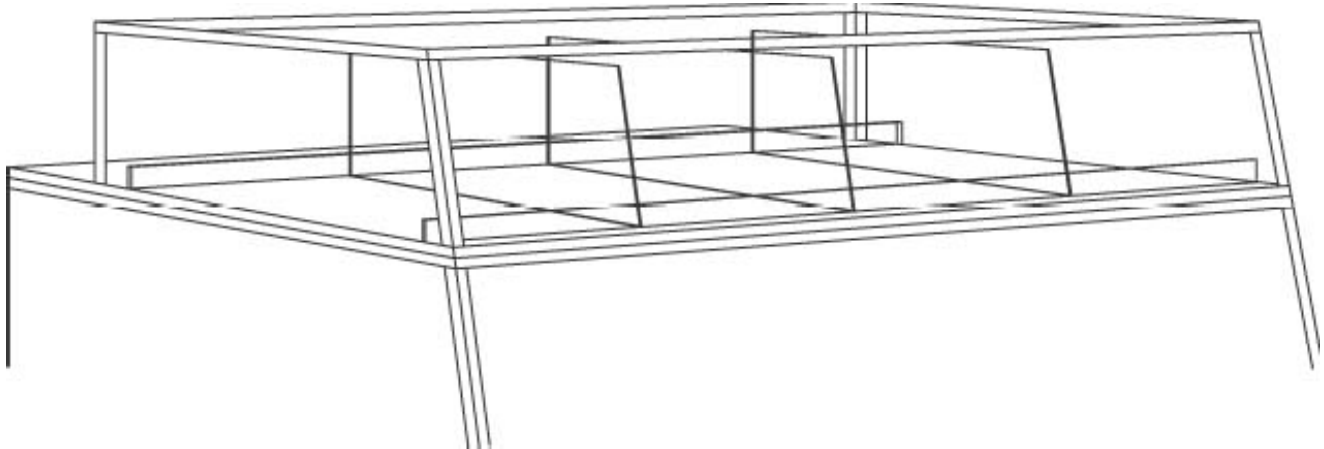

97000 Series

Roll Tops and Hoods

Features & Finishes

- Anodized Aluminum Frame
- Glass Front, Top and Ends
- Acrylic Display Trays with Dividers (RT Models)

Specifications Subject to Change Without Notice

SPARTAN SHOWCASE IS A
DIVISION OF PROCK OPERATIONS™

sales@spartanshowcase.com
Phone: 800.325.0775
Fax: 573.265.5124

97000 Series

Roll Tops and Hoods

| Model No. | Dimensions: L X W X H | Est. Crated Weight |
|-----------|--------------------------|-----------------------|
| 97648-RT | 48" X 25" X 14" | 130 lbs. |
| 97659-RT | 59" X 25" X 14" | 170 lbs. |
| 97677-RT | 77" X 25" X 14" | 220 lbs. |
| 97648-HD | 48" X 12" X 8" | 60 lbs. |
| 97659-HD | 59" X 12" X 8" | 75 lbs. |
| 97677-HD | 77" X 12" X 8" | 90 lbs. |