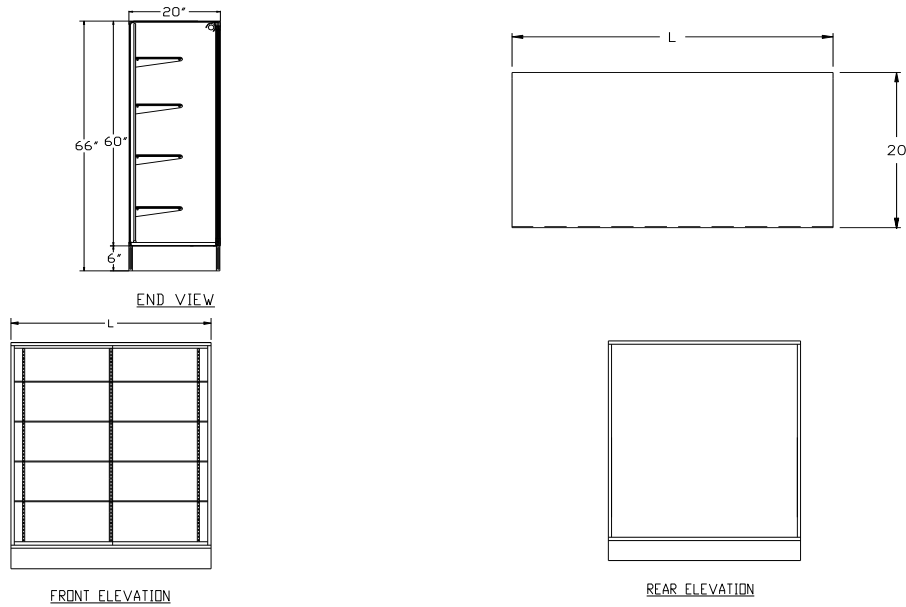

F-Series Trophy/Upright Showcases

Standard Specifications

- Anodized Silver Satin Finish Aluminum Frame
- Tempered Glass Ends and Top
- Sliding Tempered Glass Doors move Smooth on Rollers
- Four Split Tempered Glass Adjustable Shelves (12" Wide)
- 60" High Glass Display
- Standard (TFM) Interior Deck White, Black
- 6" High Black Kick
- Solid Panel Back

SPARTAN SHOWCASE IS A
DIVISION OF PROCK OPERATIONS™

sales@spartanshowcase.com

Phone: 800.325.0775

Fax: 573.265.5124

F-Series Trophy/Upright Showcases

Model No.	Dimensions:		Doors
	L	D X H	
TR76P	72"	20" x 66"	Panel
TR76G	72"	20" x 66"	Glass*
TR76M	72"	20" x 66"	Mirror
TR75P	60"	20" x 66"	Panel
TR75G	60"	20" x 66"	Glass*
TR75M	60"	20" x 66"	Mirror
TR74P	48"	20" x 66"	Panel
TR74G	48"	20" x 66"	Glass*
TR74M	48"	20" x 66"	Mirror

Upright/Trophy Cases

*Shown with Optional Slatwall Back

Standard Specifications

- Anodized Silver Satin Finish Aluminum Frame
- 1/4" Tempered Glass Top, Ends & Doors
- Adjustable Split Tempered Glass Shelves (4-12"D)
- 60" High Glass Display
- 8" High Base
- 4" High Black Kick
- Available with Glass, Solid, Mirror or Slatwall Back