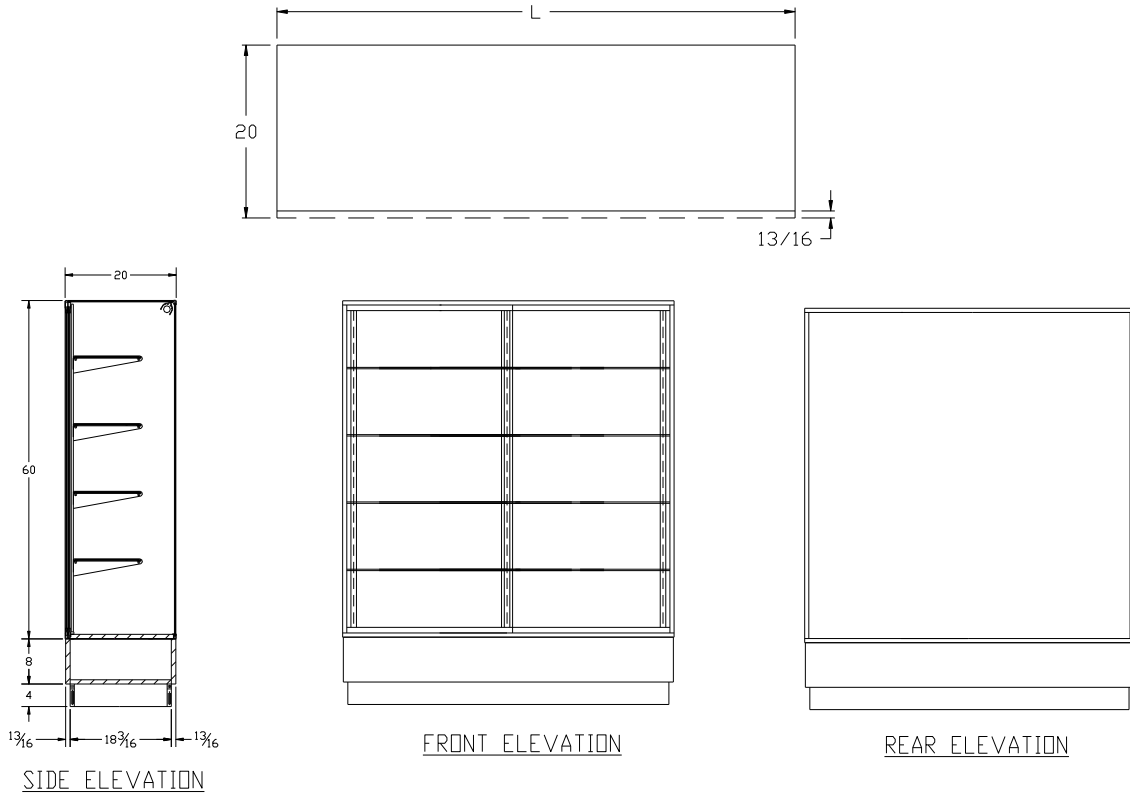

Upright/Trophy Cases

*Shown with Optional Slatwall Back

Standard Specifications

- Anodized Silver Satin Finish Aluminum Frame
- 1/4" Tempered Glass Top, Ends & Doors
- Adjustable Split Tempered Glass Shelves (4-12"D)
- 60" High Glass Display
- 8" High Base
- 4" High Black Kick
- Available with Glass, Solid, Mirror or Slatwall Back

SPARTAN SHOWCASE IS A
DIVISION OF PROCK OPERATIONS™

sales@spartanshowcase.com

Phone: 800.325.0775

Fax: 573.265.5124

Upright/Trophy Cases

Model No.	Dimension L X D X H	Back	Options/Accessories
TR76P TR76G TR76M	70" x 20" x 66" 70" x 20" x 66" 70" x 20" x 66"	Panel Glass* Mirror	<ol style="list-style-type: none"> 1. Standard Finish HPL Base 2. Without Corner Base Protectors 3. Powdercoat Finished Framed 4. Mirror Ends 5. Slatwall Back (TFM) White, Black, Cherry Includes: Slatwall Bracket & 4 Tier 12" Glass Shelves, No Standards 6. Light 7. UL Listed Cabinet Label 8. 12" Length Cord & Plug 9. Door Lock <p>*When ordering glass backs, please specify where shelves are to be installed (e.g. at the glass back or the glass door side).</p>
TR75P TR75G TR75M	60" x 20" x 66" 60" x 20" x 66" 60" x 20" x 66"	Panel Glass* Mirror	
TR74P TR74G TR74M	48" x 20" x 66" 48" x 20" x 66" 48" x 20" x 66"	Panel Glass* Mirror	
DTR76P DTR76G DTR76M	70" x 20" x 72" 70" x 20" x 72" 70" x 20" x 72"	Panel Glass* Mirror	
DTR75P DTR75G DTR75M	60" x 20" x 72" 60" x 20" x 72" 60" x 20" x 72"	Panel Glass* Mirror	
DTR74P DTR74G DTR74M	48" x 20" x 72" 48" x 20" x 72" 48" x 20" x 72"	Panel Glass* Mirror	