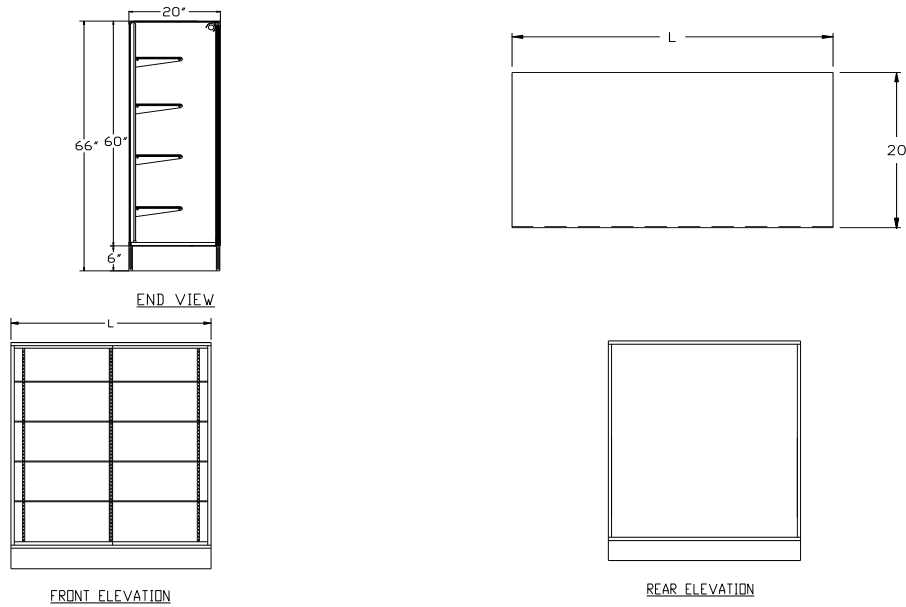

F-Series Trophy/Upright Showcases

Standard Specifications

- Anodized Silver Satin Finish Aluminum Frame
- Tempered Glass Ends and Top
- Sliding Tempered Glass Doors move Smooth on Rollers
- Four Split Tempered Glass Adjustable Shelves (12" Wide)
- 60" High Glass Display
- Standard (TFM) Interior Deck White, Black
- 6" High Black Kick
- Solid Panel Back

SPARTAN SHOWCASE IS A
DIVISION OF PROCK OPERATIONS™

sales@spartanshowcase.com

Phone: 800.325.0775

Fax: 573.265.5124

F-Series Trophy/Upright Showcases

Model No.	Dimensions:		Doors
	L	D X H	
TR76P	72"	20" x 66"	Panel
TR76G	72"	20" x 66"	Glass*
TR76M	72"	20" x 66"	Mirror
TR75P	60"	20" x 66"	Panel
TR75G	60"	20" x 66"	Glass*
TR75M	60"	20" x 66"	Mirror
TR74P	48"	20" x 66"	Panel
TR74G	48"	20" x 66"	Glass*
TR74M	48"	20" x 66"	Mirror