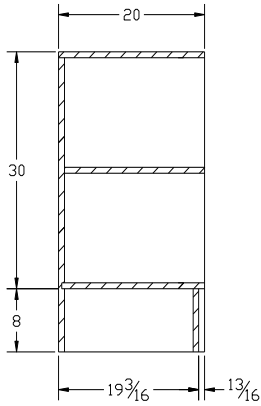

PN Series Cash Stands

Standard Specifications

- Slab End Construction
- Laminated (TFM) End Panels & Deck
- White Interior Deck (TFM)
- Adjustable Wood Shelves
- White HPL Top

SPARTAN SHOWCASE IS A
DIVISION OF PROCK OPERATIONS™

sales@spartanshowcase.com
Phone: 800.325.0775
Fax: 573.265.5124

PN Series Cash Stands

Side Elevation

Front Elevation

Back Elevation

Model No.	Dimension L X D X H
PNFCS	24" x 20" x 38" (Flat Top)
PNRCS	24" x 20" x 38" (4" Recessed Top) (Not Shown)