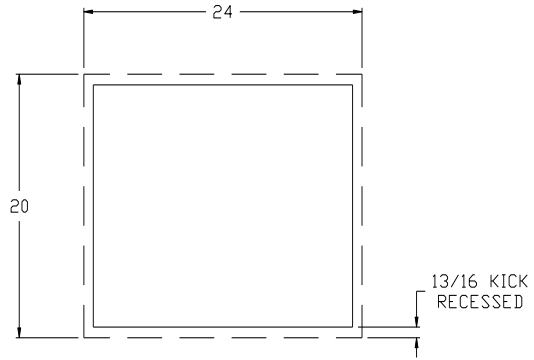

PN Series Cash Stands

Standard Specifications

- Slab End Construction
- Laminated (TFM) End Panels & Deck
- White Interior Deck (TFM)
- Adjustable Wood Shelves
- White HPL Top

SPARTAN SHOWCASE IS A
DIVISION OF PROCK OPERATIONS™

sales@spartanshowcase.com
Phone: 800.325.0775
Fax: 573.265.5124

PN Series Cash Stands

Side Elevation

Front Elevation

Back Elevation

Model No.	Dimension L X D X H
PNFCS	24" x 20" x 38" (Flat Top)
PNRCS	24" x 20" x 38" (4" Recessed Top) (Not Shown)