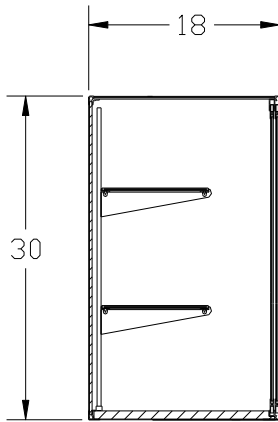

Insert/Utility Series (Glass Doors)

Standard Specifications

- 1/4" Tempered Glass Front, Top, and Ends
- Standard LPL Interior Deck
- Sliding Tempered Glass Front Doors
- Anodized Aluminum Silver Satin Frame

SPARTAN SHOWCASE IS A
DIVISION OF PROCK OPERATIONS™

sales@spartanshowcase.com
Phone: 800.325.0775
Fax: 573.265.5124

Insert/Utility Series (Glass Doors)

SIDE ELEVATION

FRONT ELEVATION

REAR ELEVATION

Model No.	Dimension L X D X H	No. of Shelves	Options/Accessories
D101	48" x 18" x 30"*	2-10"	1. Powdercoat Frame Finish 2. Mirror Back Panel Back Standard-Glass Back No Charge*
D103	36" x 18" x 30"*	2-10"	
D105	48" x 12" x 30"*	2-8"	
D107	36" x 12" x 30"*	2-8"	
D109	36" x 12" x 36"*	3-8"	*When ordering glass backs, please specify where shelves are to be installed (e.g. at the glass back or the glass door side).
D111	36" x 12" x 42"*	3-8"	
D115	36" x 18" x 36"*	3-10"	
D117	36" x 18" x 42"*	3-10"	*May Require Bottom Support For Wall Mount Applications.
D119	36" x 18" x 48"*	4-10"	
D121	48" x 12" x 36"*	3-8"	
D123	48" x 12" x 42"*	3-8"	
D125	48" x 12" x 48"*	4-8"	
D127	48" x 18" x 36"*	3-10"	
D129	48" x 18" x 42"*	3-10"	
D131	48" x 18" x 48"*	4-10"	