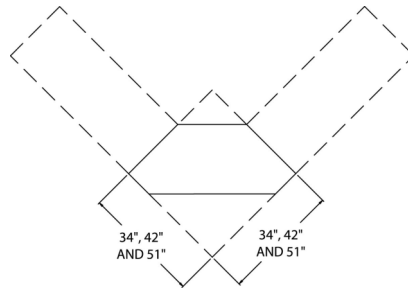

F-Series Clipped Corner

Model No.	Doors
F934SQ	Panel
F1634SQ	Panel
F2634SQ	Panel
F4634SQ	Panel
F934SQA	Mirror
F1634SQA	Mirror
F2634SQA	Mirror
F4634SQA	Mirror

Options/Accessories:
1. 42" Square Unit
2. 51" Square Unit
3. Standard Finish HPL Base
4. Without Corner Base Protectors
5. Powdercoat Frame Finish