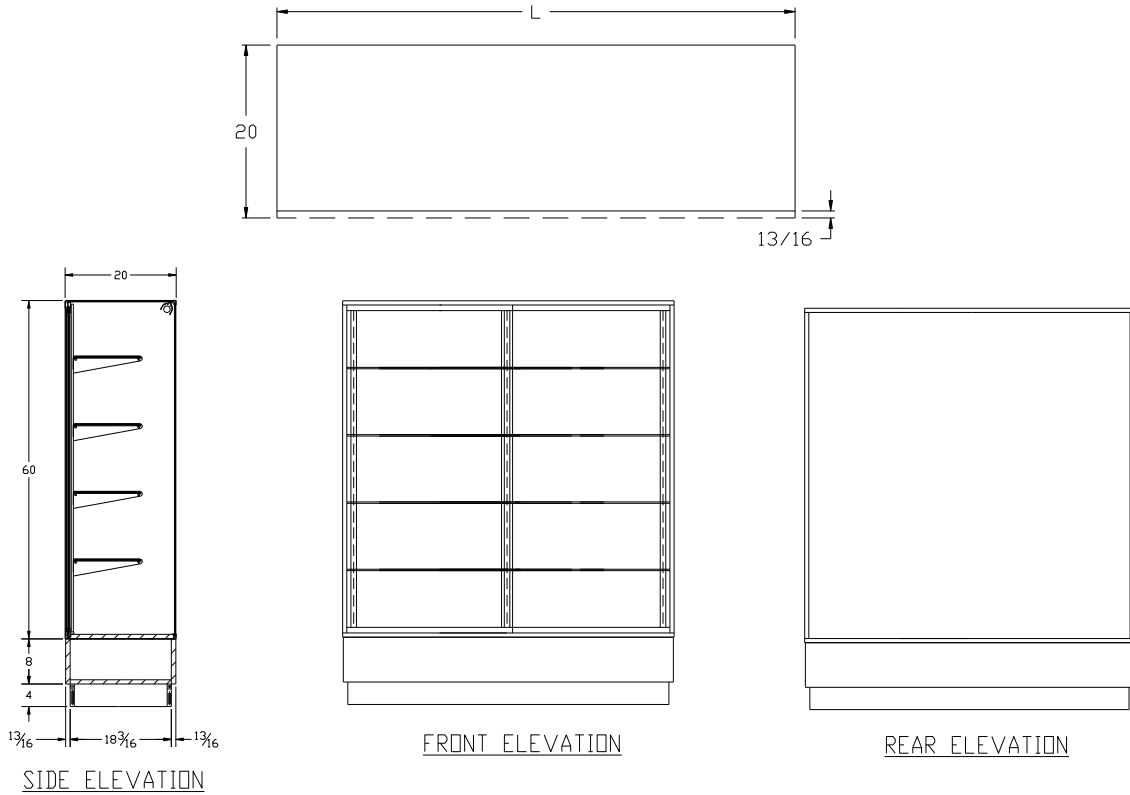

## Standard Specifications

- Anodized Silver Satin Finish Aluminum Frame
- 1/4" Tempered Glass Top, Ends & Doors
- Adjustable Split Tempered Glass Shelves (4-12"D)
- 60" High Glass Display
- 8" High Base
- 4" High Black Kick
- Available with Glass, Solid, Mirror or Slatwall Back

# Upright/Trophy Cases

Model No.	Dimension L X D X H	Back	Options/Accessories
TR76P TR76G TR76M	70" x 20" x 66" 70" x 20" x 66" 70" x 20" x 66"	Panel Glass* Mirror	<ol style="list-style-type: none"> <li>1. Standard Finish HPL Base</li> <li>2. Without Corner Base Protectors</li> <li>3. Powdercoat Finished Framed</li> <li>4. Mirror Ends</li> <li>5. Slatwall Back (TFM) White, Black, Cherry Includes: Slatwall Bracket &amp; 4 Tier 12" Glass Shelves, No Standards</li> <li>6. Light</li> <li>7. UL Listed Cabinet Label</li> <li>8. 12" Length Cord &amp; Plug</li> <li>9. Door Lock</li> </ol> <p>*When ordering glass backs, please specify where shelves are to be installed (e.g. at the glass back or the glass door side).</p>
TR75P TR75G TR75M	60" x 20" x 66" 60" x 20" x 66" 60" x 20" x 66"	Panel Glass* Mirror	
TR74P TR74G TR74M	48" x 20" x 66" 48" x 20" x 66" 48" x 20" x 66"	Panel Glass* Mirror	
DTR76P DTR76G DTR76M	70" x 20" x 72" 70" x 20" x 72" 70" x 20" x 72"	Panel Glass* Mirror	
DTR75P DTR75G DTR75M	60" x 20" x 72" 60" x 20" x 72" 60" x 20" x 72"	Panel Glass* Mirror	
DTR74P DTR74G DTR74M	48" x 20" x 72" 48" x 20" x 72" 48" x 20" x 72"	Panel Glass* Mirror	