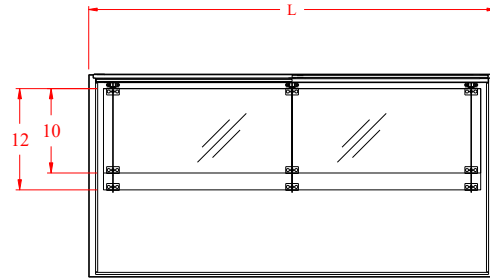

# 96600 Series Restaurant Case

End View

Top View

Rear View

Front View

Model No.	Dimensions: L x D x W	Rows of Shelves	Est. Crated Weight	Case Options
96638-48	48" x 24" x 38"	2	235 lbs.	1. Mirror Ends 2. Std. Finish HPL Base 3. Mirror Doors
96638-59	60" x 24" x 38"	2	260 lbs.	
96638-77	70" x 24" x 38"	2	280 lbs.	