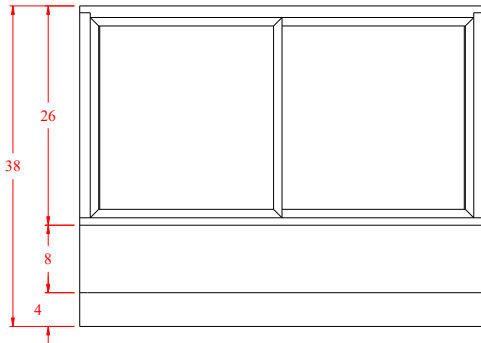

# 96600 Series Restaurant Case

End View

Top View

Rear View

Front View

Model No.	Dimensions: L x D x W	Rows of Shelves	Est. Crated Weight	Case Options
96638-48	48" x 24" x 38"	2	235 lbs.	1. Mirror Ends 2. Std. Finish HPL Base 3. Mirror Doors
96638-59	60" x 24" x 38"	2	260 lbs.	
96638-77	70" x 24" x 38"	2	280 lbs.	