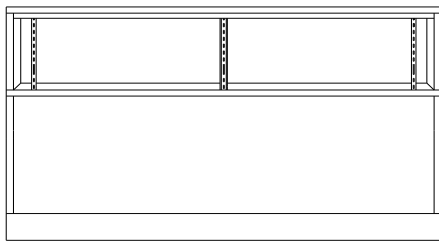

WS4600 Series Sit Down Jewelry Showcase (With Storage)

Standard Specifications:

- 12" High Aluminum Framed Glass Module
- 18" High Low Pressure Laminate Base with Corner Protectors (TFM) White, Black, Cherry
- 4" Black Kick
- Interior Decks & Panel Doors Laminate (TFM)
- 1/4" Tempered Glass Tops, Fronts & Ends
- Aluminum Frame and Trim - Anodized Silver Satin Finish Standard
- Open Rear Storage in Pedestal

SPARTAN SHOWCASE IS A
DIVISION OF PROCK OPERATIONS™

sales@spartanshowcase.com
Phone: 800.325.0775
Fax: 573.265.5124

WS4600 Series Sit Down Jewelry Showcase (With Storage)

SIDE ELEVATION

FRONT ELEVATION

REAR ELEVATION

Model No.	Dimensions:				Doors	
	L	X	D	X		H
WS4672	72"	x	20"	x	34"	Panel
WS4606	70"	x	20"	x	34"	Panel
WS4605	60"	x	20"	x	34"	Panel
WS4604	48"	x	20"	x	34"	Panel
WS4672A	72"	x	20"	x	34"	Mirror
WS4606A	70"	x	20"	x	34"	Mirror
WS4605A	60"	x	20"	x	34"	Mirror
WS4604A	48"	x	20"	x	34"	Mirror