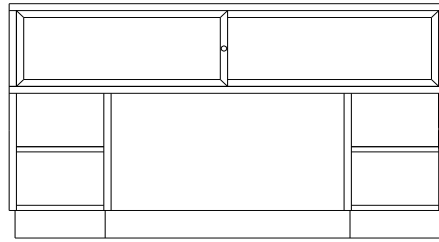

WS4600 Series Sit Down Jewelry Showcase (With Storage)

Standard Specifications:

- 12" High Aluminum Framed Glass Module
- 18" High Low Pressure Laminate Base with Corner Protectors (TFM) White, Black, Cherry
- 4" Black Kick
- Interior Decks & Panel Doors Laminate (TFM)
- 1/4" Tempered Glass Tops, Fronts & Ends
- Aluminum Frame and Trim - Anodized Silver Satin Finish Standard
- Open Rear Storage in Pedestal

SPARTAN SHOWCASE IS A
DIVISION OF PROCK OPERATIONS™

sales@spartanshowcase.com
Phone: 800.325.0775
Fax: 573.265.5124

WS4600 Series Sit Down Jewelry Showcase (With Storage)

SIDE ELEVATION

FRONT ELEVATION

REAR ELEVATION

Model No.	Dimensions:				Doors	
	L	X	D	X		H
WS4672	72"	x	20"	x	34"	Panel
WS4606	70"	x	20"	x	34"	Panel
WS4605	60"	x	20"	x	34"	Panel
WS4604	48"	x	20"	x	34"	Panel
WS4672A	72"	x	20"	x	34"	Mirror
WS4606A	70"	x	20"	x	34"	Mirror
WS4605A	60"	x	20"	x	34"	Mirror
WS4604A	48"	x	20"	x	34"	Mirror