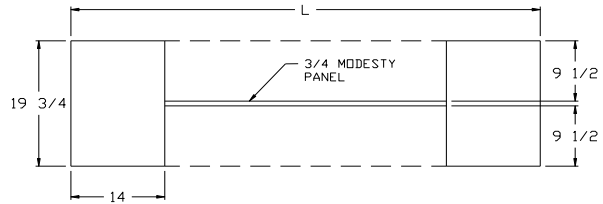

WS4600 Series Sit Down Jewelry Showcase (With Storage)

Standard Specifications:

- 12" High Aluminum Framed Glass Module
- 18" High Low Pressure Laminate Base with Corner Protectors (TFM) White, Black, Cherry
- 4" Black Kick
- Interior Decks & Panel Doors Laminate (TFM)
- 1/4" Tempered Glass Tops, Fronts & Ends
- Aluminum Frame and Trim - Anodized Silver Satin Finish Standard
- Open Rear Storage in Pedestal

SPARTAN SHOWCASE IS A
DIVISION OF PROCK OPERATIONS™

sales@spartanshowcase.com
Phone: 800.325.0775
Fax: 573.265.5124

WS4600 Series Sit Down Jewelry Showcase (With Storage)

SIDE ELEVATION

FRONT ELEVATION

REAR ELEVATION

Model No.	Dimensions:				Doors	
	L	X	D	X		H
WS4672	72"	x	20"	x	34"	Panel
WS4606	70"	x	20"	x	34"	Panel
WS4605	60"	x	20"	x	34"	Panel
WS4604	48"	x	20"	x	34"	Panel
WS4672A	72"	x	20"	x	34"	Mirror
WS4606A	70"	x	20"	x	34"	Mirror
WS4605A	60"	x	20"	x	34"	Mirror
WS4604A	48"	x	20"	x	34"	Mirror