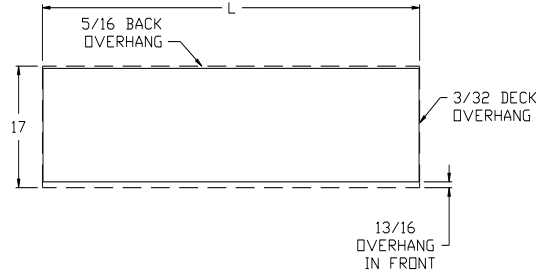

WL2500 Series Wall Display Showcase (with Ledge)

Standard Specifications

- Laminated Front, Ends, and Interior Finish (TFM)
- 1/4" Tempered Glass Shelves 3-12" Deep Adjustable
- Tempered Glass Sliding Doors on Rollers
- Sliding Framed Panel Storage Doors on Rollers
- Wood Shelf in Storage Area
- 4" Black Kick
- 5" D Ledge

SPARTAN SHOWCASE IS A
DIVISION OF PROCK OPERATIONS™

sales@spartanshowcase.com
Phone: 800.325.0775
Fax: 573.265.5124

WL2500 Series Wall Display Showcase (with Ledge)

Model No.	Dimension L X D X H
WL2506	70" x 17" x 84"
WL2505	60" x 17" x 84"
WL2504	48" x 17" x 84"