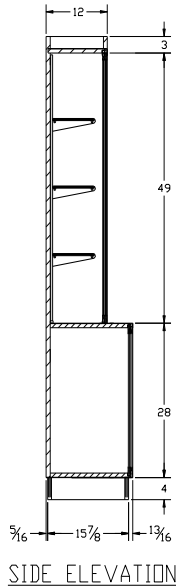

WL2500 Series Wall Display Showcase (with Ledge)

Standard Specifications

- Laminated Front, Ends, and Interior Finish (TFM)
- 1/4" Tempered Glass Shelves 3-12" Deep Adjustable
- Tempered Glass Sliding Doors on Rollers
- Sliding Framed Panel Storage Doors on Rollers
- Wood Shelf in Storage Area
- 4" Black Kick
- 5" D Ledge

SPARTAN SHOWCASE IS A
DIVISION OF PROCK OPERATIONS™

sales@spartanshowcase.com
Phone: 800.325.0775
Fax: 573.265.5124

WL2500 Series Wall Display Showcase (with Ledge)

Model No.	Dimension L X D X H
WL2506	70" x 17" x 84"
WL2505	60" x 17" x 84"
WL2504	48" x 17" x 84"

Options/Accessories

1. HPL Finish Front
2. HPL Finish Ends
3. Mirror Ends
4. Mirror Back
5. Slatwall Back (TFM) Raw Grooves 3"OC
*Standards and Brackets are included
6. Powdercoat Finish Frame
7. Light
8. Lower Glass Doors & 2 Glass Shelves in Base