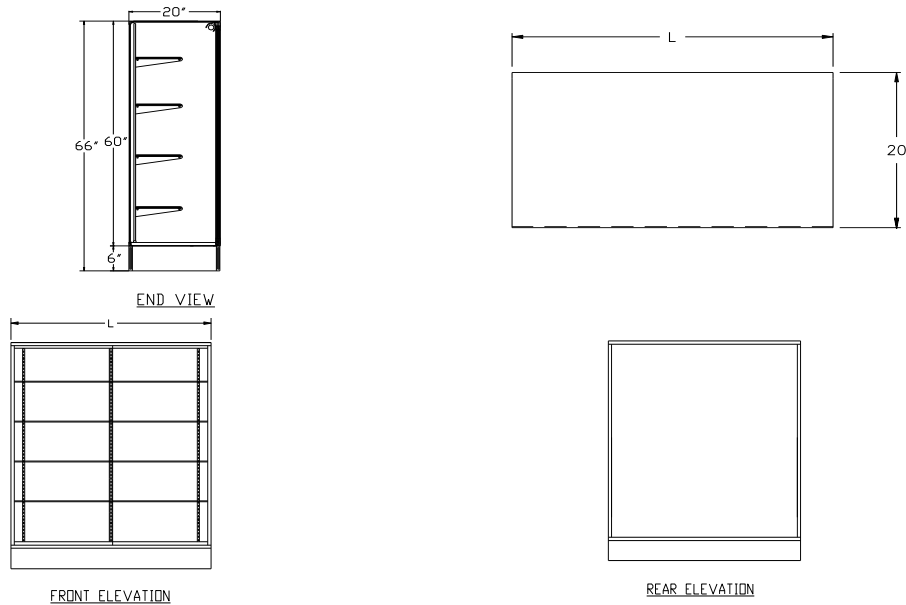

F-Series Trophy/Upright Showcases

Standard Specifications

- Anodized Silver Satin Finish Aluminum Frame
- Tempered Glass Ends and Top
- Sliding Tempered Glass Doors move Smooth on Rollers
- Four Split Tempered Glass Adjustable Shelves (12" Wide)
- 60" High Glass Display
- Standard (TFM) Interior Deck White, Black
- 6" High Black Kick
- Solid Panel Back

SPARTAN SHOWCASE IS A
DIVISION OF PROCK OPERATIONS™

sales@spartanshowcase.com

Phone: 800.325.0775

Fax: 573.265.5124

F-Series Trophy/Upright Showcases

Model No.	Dimensions:		Doors
	L	D X H	
TR76P	72"	20" x 66"	Panel
TR76G	72"	20" x 66"	Glass*
TR76M	72"	20" x 66"	Mirror
TR75P	60"	20" x 66"	Panel
TR75G	60"	20" x 66"	Glass*
TR75M	60"	20" x 66"	Mirror
TR74P	48"	20" x 66"	Panel
TR74G	48"	20" x 66"	Glass*
TR74M	48"	20" x 66"	Mirror

Upright/Trophy Cases

*Shown with Optional Slatwall Back

Standard Specifications

- Anodized Silver Satin Finish Aluminum Frame
- 1/4" Tempered Glass Top, Ends & Doors
- Adjustable Split Tempered Glass Shelves (4-12"D)
- 60" High Glass Display
- 8" High Base
- 4" High Black Kick
- Available with Glass, Solid, Mirror or Slatwall Back