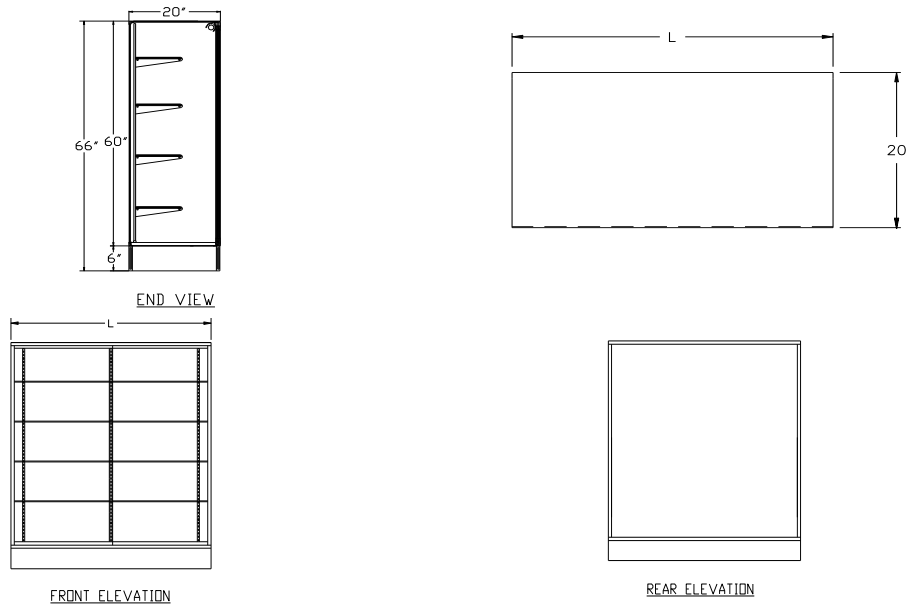

F-Series Trophy/Upright Showcases

Standard Specifications

- Anodized Silver Satin Finish Aluminum Frame
- Tempered Glass Ends and Top
- Sliding Tempered Glass Doors move Smooth on Rollers
- Four Split Tempered Glass Adjustable Shelves (12" Wide)
- 60" High Glass Display
- Standard (TFM) Interior Deck White, Black
- 6" High Black Kick
- Solid Panel Back

SPARTAN SHOWCASE IS A
DIVISION OF PROCK OPERATIONS™

sales@spartanshowcase.com

Phone: 800.325.0775

Fax: 573.265.5124

F-Series Trophy/Upright Showcases

Model No.	Dimensions:		Doors
	L	D X H	
TR76P	72"	20" x 66"	Panel
TR76G	72"	20" x 66"	Glass*
TR76M	72"	20" x 66"	Mirror
TR75P	60"	20" x 66"	Panel
TR75G	60"	20" x 66"	Glass*
TR75M	60"	20" x 66"	Mirror
TR74P	48"	20" x 66"	Panel
TR74G	48"	20" x 66"	Glass*
TR74M	48"	20" x 66"	Mirror