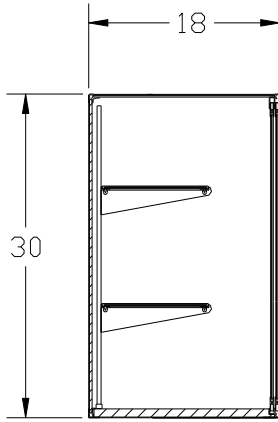

Insert/Utility Series (Glass Doors)

Standard Specifications

- 1/4" Tempered Glass Front, Top, and Ends
- Standard LPL Interior Deck
- Sliding Tempered Glass Front Doors
- Anodized Aluminum Silver Satin Frame

SPARTAN SHOWCASE IS A
DIVISION OF PROCK OPERATIONS™

sales@spartanshowcase.com
Phone: 800.325.0775
Fax: 573.265.5124

Insert/Utility Series (Glass Doors)

SIDE ELEVATION

FRONT ELEVATION

REAR ELEVATION

Model No.	Dimension L X D X H	No. of Shelves	Options/Accessories
D101	48" x 18" x 30"*	2-10"	1. Powdercoat Frame Finish 2. Mirror Back Panel Back Standard-Glass Back No Charge*
D103	36" x 18" x 30"*	2-10"	
D105	48" x 12" x 30"*	2-8"	
D107	36" x 12" x 30"*	2-8"	
D109	36" x 12" x 36"*	3-8"	*When ordering glass backs, please specify where shelves are to be installed (e.g. at the glass back or the glass door side).
D111	36" x 12" x 42"*	3-8"	
D115	36" x 18" x 36"*	3-10"	
D117	36" x 18" x 42"*	3-10"	*May Require Bottom Support For Wall Mount Applications.
D119	36" x 18" x 48"*	4-10"	
D121	48" x 12" x 36"*	3-8"	
D123	48" x 12" x 42"*	3-8"	
D125	48" x 12" x 48"*	4-8"	
D127	48" x 18" x 36"*	3-10"	
D129	48" x 18" x 42"*	3-10"	
D131	48" x 18" x 48"*	4-10"	