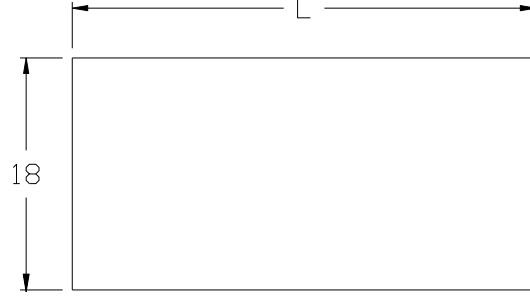

Insert/Utility Series (Glass Doors)

Standard Specifications

- 1/4" Tempered Glass Front, Top, and Ends
- Standard LPL Interior Deck
- Sliding Tempered Glass Front Doors
- Anodized Aluminum Silver Satin Frame

SPARTAN SHOWCASE IS A
DIVISION OF PROCK OPERATIONS™

sales@spartanshowcase.com
Phone: 800.325.0775
Fax: 573.265.5124

Insert/Utility Series (Glass Doors)

SIDE ELEVATION

FRONT ELEVATION

REAR ELEVATION

Model No.	Dimension L X D X H	No. of Shelves	Options/Accessories
D101	48" x 18" x 30"*	2-10"	1. Powdercoat Frame Finish 2. Mirror Back Panel Back Standard-Glass Back No Charge*
D103	36" x 18" x 30"*	2-10"	
D105	48" x 12" x 30"*	2-8"	
D107	36" x 12" x 30"*	2-8"	
D109	36" x 12" x 36"*	3-8"	*When ordering glass backs, please specify where shelves are to be installed (e.g. at the glass back or the glass door side).
D111	36" x 12" x 42"*	3-8"	
D115	36" x 18" x 36"*	3-10"	
D117	36" x 18" x 42"*	3-10"	*May Require Bottom Support For Wall Mount Applications.
D119	36" x 18" x 48"*	4-10"	
D121	48" x 12" x 36"*	3-8"	
D123	48" x 12" x 42"*	3-8"	
D125	48" x 12" x 48"*	4-8"	
D127	48" x 18" x 36"*	3-10"	
D129	48" x 18" x 42"*	3-10"	
D131	48" x 18" x 48"*	4-10"	