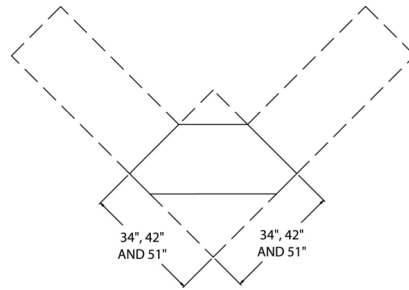

F-Series Clipped Corner

Model No.	Doors
F934SQ	Panel
F1634SQ	Panel
F2634SQ	Panel
F4634SQ	Panel
F934SQA	Mirror
F1634SQA	Mirror
F2634SQA	Mirror
F4634SQA	Mirror

Options/Accessories:
1. 42" Square Unit
2. 51" Square Unit
3. Standard Finish HPL Base
4. Without Corner Base Protectors
5. Powdercoat Frame Finish