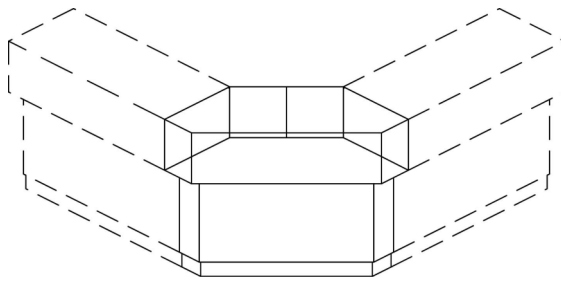

F-Series Clipped Corner

Model No.	Doors
F934SQ	Panel
F1634SQ	Panel
F2634SQ	Panel
F4634SQ	Panel
F934SQA	Mirror
F1634SQA	Mirror
F2634SQA	Mirror
F4634SQA	Mirror

Options/Accessories:
1. 42" Square Unit
2. 51" Square Unit
3. Standard Finish HPL Base
4. Without Corner Base Protectors
5. Powdercoat Frame Finish