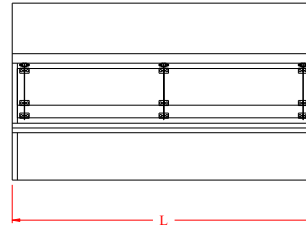

CPN - Series Prism Candy Cases Non-Climate Controlled

Top View

Model No.	Dimensions: L X W X H	Rows of Shelves	Est. Crated Weight	Case Options:
CPR-4	48" x 28" x 48"	2	480 lbs.	1. Brasstone or Black Finish 2. Vented Doors 3. Std. HPL Finish Base 4. Mirror Ends
CPR-5	60" x 28" x 48"	2	550 lbs.	
CPR-6	70" x 28" x 48"	2	620 lbs.	

SPARTAN SHOWCASE IS A
DIVISION OF PROCK OPERATIONS™

sales@spartanshowcase.com
Phone: 800.325.0775
Fax: 573.265.5124