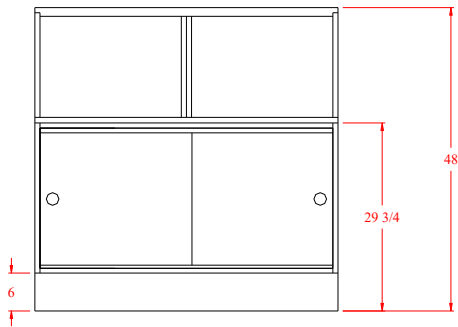

CPN - Series Prism Candy Cases Non-Climate Controlled

Rear View

Model No.	Dimensions: L X W X H	Rows of Shelves	Est. Crated Weight	Case Options:
CPR-4	48" x 28" x 48"	2	480 lbs.	1. Brasstone or Black Finish 2. Vented Doors 3. Std. HPL Finish Base 4. Mirror Ends
CPR-5	60" x 28" x 48"	2	550 lbs.	
CPR-6	70" x 28" x 48"	2	620 lbs.	

SPARTAN SHOWCASE IS A
DIVISION OF PROCK OPERATIONS™

sales@spartanshowcase.com
Phone: 800.325.0775
Fax: 573.265.5124