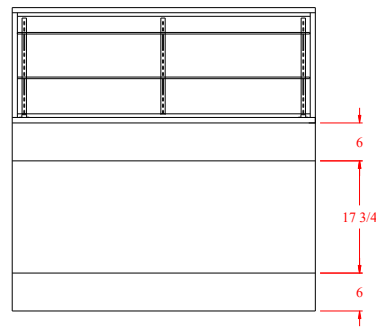

Front View

Model No.	Dimensions: L X W X H	Rows of Shelves	Est. Crated Weight	Case Options:
CPR-4	48" x 28" x 48"	2	480 lbs.	1. Brasstone or Black Finish 2. Vented Doors 3. Std. HPL Finish Base 4. Mirror Ends
CPR-5	60" x 28" x 48"	2	550 lbs.	
CPR-6	70" x 28" x 48"	2	620 lbs.	

SPARTAN SHOWCASE IS A
DIVISION OF PROCK OPERATIONS™

sales@spartanshowcase.com
Phone: 800.325.0775
Fax: 573.265.5124