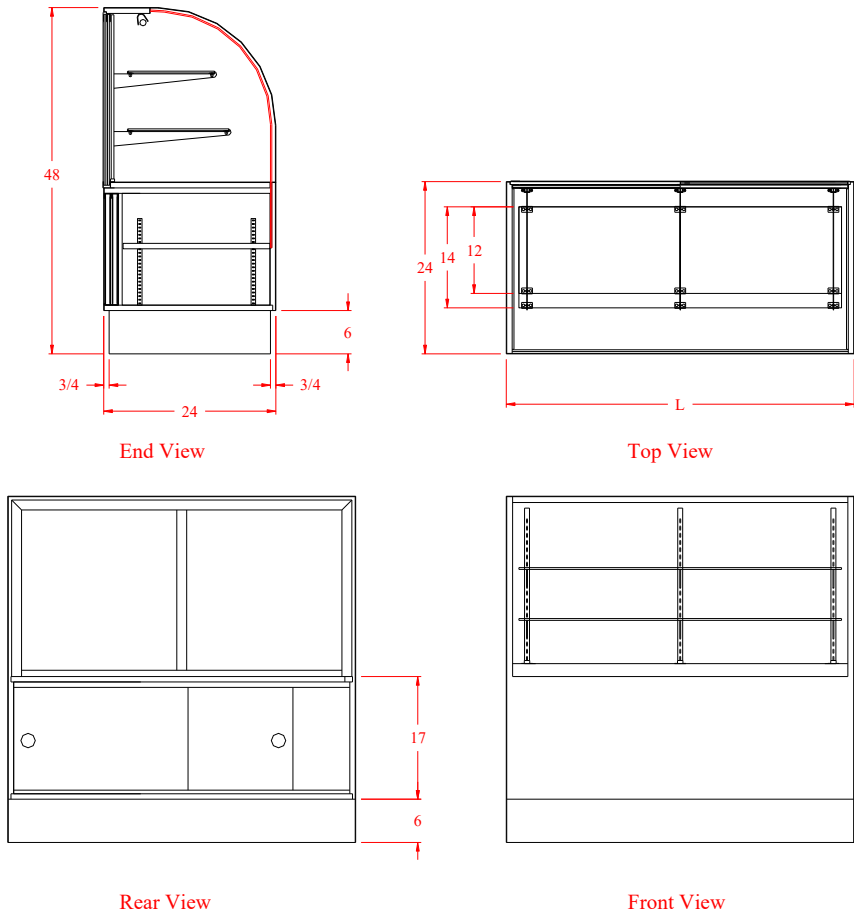

CPN - C Series

Curve-Front Candy Cases Non-Climate Controlled

Features & Finishes:

- Curved Glass Front
- Aluminum Framed Sliding Mirror Doors
- Tempered Glass Shelves (1-12", 1-14")
- Mirror Ends
- 6" Black Kick Base
- Std. HPL Exterior Finish
- White HPL Deck
- Top Light with Lamp and Shield
- Cord & Plug
- U.L. Listed

Model No.	Dimensions: L X W X H	Rows of Shelves	Est. Crated Weight	Case Options:
CPN-4C	48 1/4" x 24" x 48"	2	480 lbs.	1. Brasstone or Black Finish 2. Vented Doors 3. Std. HPL Exterior Finish
CPN-5C	59 1/4" x 24" x 48"	2	550 lbs.	
CPN-6C	77 1/4" x 24" x 48"	2	620 lbs.	

Model No.	Dimensions: L X W X H	Rows of Shelves	Est. Crated Weight	Case Options:
CPR-4	48" x 28" x 48"	2	480 lbs.	1. Brasstone or Black Finish 2. Vented Doors 3. Std. HPL Finish Base 4. Mirror Ends
CPR-5	60" x 28" x 48"	2	550 lbs.	
CPR-6	70" x 28" x 48"	2	620 lbs.	