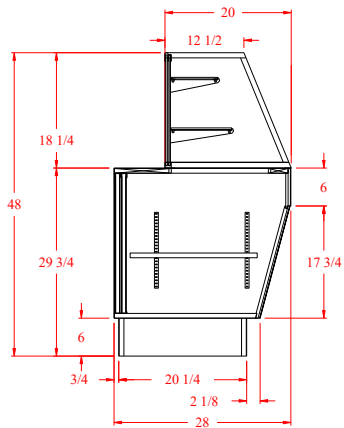

CPN - Series Prism Candy Cases Non-Climate Controlled

End View