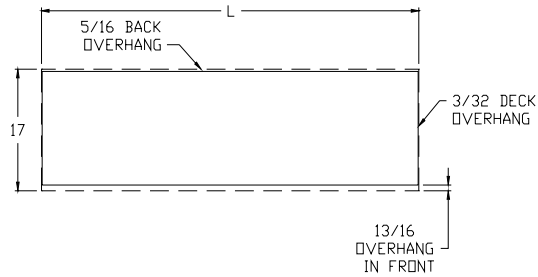

W2520 Series Wall Display Showcase

Standard Specifications

- Laminated Front, Ends, and Interior Finish (Standard LPL)
- 1/4" (6mm) Thick Adjustable 12" Wide Glass Shelves
- Sliding Glass Doors on Rollers
- 4" Black Kick
- 6" Fascia

P. O. BOX 470
Union, MO 63084

Phone: 1.800.325.0775
Fax: 1.636.583.4067

W2520 Series Wall Display Showcase

Model No.	Dimension L X D X H
W2526	70" x 17" x 84"
W2525	60" x 17" x 84"
W2524	48" x 17" x 84"

Options/Accessories