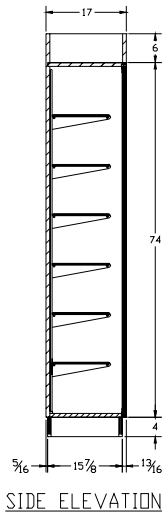

W2520 Series Wall Display Showcase

Standard Specifications

- Laminated Front, Ends, and Interior Finish (Standard LPL)
- 1/4" (6mm) Thick Adjustable 12" Wide Glass Shelves
- Sliding Glass Doors on Rollers
- 4" Black Kick
- 6" Fascia

P. O. BOX 470
Union, MO 63084

Phone: 1.800.325.0775
Fax: 1.636.583.4067

W2520 Series Wall Display Showcase

Model No.	Dimension L X D X H
W2526	70" x 17" x 84"
W2525	60" x 17" x 84"
W2524	48" x 17" x 84"

Options/Accessories

1. Standard Finish HPL Finish
2. Mirror Ends
3. Mirror Back
4. Slatwall Back - Standard Finish
5. Gold
6. Standard HPL Finish End
7. Light (Strip)
8. Lamp

* Standards and Bracket are included w/Slatwall Backs