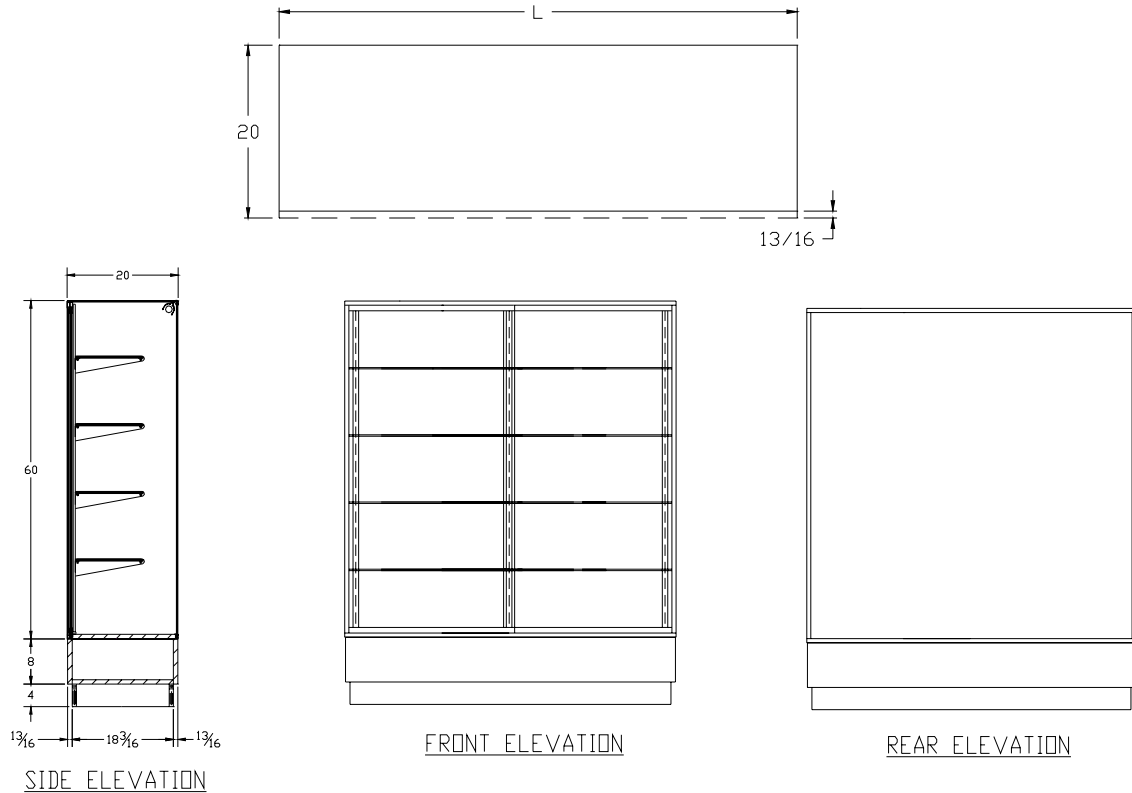

# Upright/Trophy Cases

\*Shown with Optional Slatwall Back

## Standard Specifications

- Anodized Silver Satin Finish Aluminum Frame & Trim
- 1/4" Annealed Float Glass Top, Ends & Shelves
- Glass Shelves are Adjustable (4)
- Laminated Interior Deck: Low Pressure Laminate (LPL) Beige, White, Grey, or Black
- Laminated Base with Heavy Duty Corner Base Protectors: (LPL) Beige, Black, Grey, White, Walnut, Maple, Oak, or Cherry (High Pressure Laminate (HPL) Formica® or Wilsonart® Standard Offerings Optional)
- Black Kicks
- Sliding Glass Doors
- Panels, Glass or Mirror Back

# Upright/Trophy Cases

Model No.	Dimension L X D X H	Back	Options/Accessories
TR76P TR76G TR76M	70" x 20" x 66" 70" x 20" x 66" 70" x 20" x 66"	Panel Glass* Mirror	<ol style="list-style-type: none"> <li>1. <b>Standard Finish HPL Base</b></li> <li>2. <b>Without Corner Base Protectors</b></li> <li>3. <b>Gold, Brasstone or Powdercoat Finished Framed</b></li> <li>4. <b>Mirror Ends</b></li> <li>5. <b>Slatwall Back (LPL)</b> Includes: Slatwall Bracket &amp; 4 Tier 12" Glass Shelves, No Standards</li> <li>6. <b>Light Shield with Lamp</b></li> <li>7. <b>UL Listed Cabinet Label</b></li> <li>8. <b>12" Length Cord &amp; Plug</b></li> <li>9. <b>Door Lock</b></li> </ol> <p>*When ordering glass backs, please specify where shelves are to be installed</p>
TR75P TR75G TR75M	60" x 20" x 66" 60" x 20" x 66" 60" x 20" x 66"	Panel Glass* Mirror	
TR74P TR74G TR74M	48" x 20" x 66" 48" x 20" x 66" 48" x 20" x 66"	Panel Glass* Mirror	
DTR76P DTR76G DTR76M	70" x 20" x 72" 70" x 20" x 72" 70" x 20" x 72"	Panel Glass* Mirror	
DTR75P DTR75G DTR75M	60" x 20" x 72" 60" x 20" x 72" 60" x 20" x 72"	Panel Glass* Mirror	
DTR74P DTR74G DTR74M	48" x 20" x 72" 48" x 20" x 72" 48" x 20" x 72"	Panel Glass* Mirror	