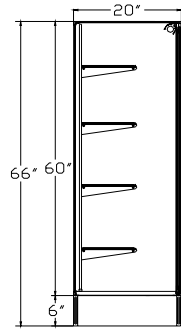

F-Series Trophy/Upright Showcases

Standard Specifications

- Anodized Silver Satin Finish Aluminum Frame
- Glass Ends and Top
- Sliding Glass Doors move Smooth on Rollers
- Four Split Glass Adjustable Shelves (12" Wide)
- 60" High Glass Display
- Standard LPL Interior Deck
- 6" High Black Kick
- Glass or Solid Panel Back

P. O. BOX 470
Union, MO 63084

Phone: 1.800.325.0775
Fax: 1.636.583.4067

F-Series Trophy/Upright Showcases

END VIEW

FRONT ELEVATION

REAR ELEVATION

Model No.	Dimensions: L X D X H	Doors
TR76P	72" x 20" x 66"	Panel
TR76G	72" x 20" x 66"	Glass*
TR76M	72" x 20" x 66"	Mirror
TR75P	60" x 20" x 66"	Panel
TR75G	60" x 20" x 66"	Glass*
TR75M	60" x 20" x 66"	Mirror
TR74P	48" x 20" x 66"	Panel
TR74G	48" x 20" x 66"	Glass*
TR74M	48" x 20" x 66"	Mirror