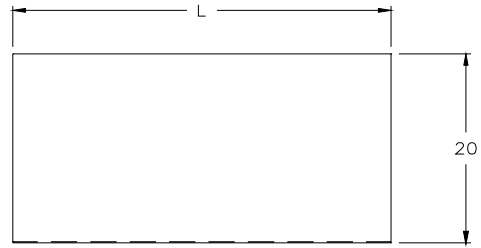

F-Series Trophy/Upright Showcases

Standard Specifications

- Anodized Silver Satin Finish Aluminum Frame
- Glass Ends and Top
- Sliding Glass Doors move Smooth on Rollers
- Four Split Glass Adjustable Shelves (12" Wide)
- 60" High Glass Display
- Standard LPL Interior Deck
- 6" High Black Kick
- Glass or Solid Panel Back

P. O. BOX 470
Union, MO 63084

Phone: 1.800.325.0775
Fax: 1.636.583.4067

F-Series Trophy/Upright Showcases

END VIEW

FRONT ELEVATION

REAR ELEVATION

Model No.	Dimensions: L X D X H	Doors
TR76P	72" x 20" x 66"	Panel
TR76G	72" x 20" x 66"	Glass*
TR76M	72" x 20" x 66"	Mirror
TR75P	60" x 20" x 66"	Panel
TR75G	60" x 20" x 66"	Glass*
TR75M	60" x 20" x 66"	Mirror
TR74P	48" x 20" x 66"	Panel
TR74G	48" x 20" x 66"	Glass*
TR74M	48" x 20" x 66"	Mirror