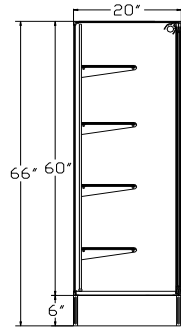

## Standard Specifications

- Anodized Silver Satin Finish Aluminum Frame
- Glass Ends and Top
- Sliding Glass Doors move Smooth on Rollers
- Four Split Glass Adjustable Shelves (12" Wide)
- 60" High Glass Display
- Standard LPL Interior Deck
- 6" High Black Kick
- Glass or Solid Panel Back

# F-Series Trophy/Upright Showcases

END VIEW

FRONT ELEVATION

REAR ELEVATION

Model No.	Dimensions:			Doors
	L	X	D X H	
TR76P	72"	x	20" x 66"	Panel
TR76G	72"	x	20" x 66"	Glass*
TR76M	72"	x	20" x 66"	Mirror
TR75P	60"	x	20" x 66"	Panel
TR75G	60"	x	20" x 66"	Glass*
TR75M	60"	x	20" x 66"	Mirror
TR74P	48"	x	20" x 66"	Panel
TR74G	48"	x	20" x 66"	Glass*
TR74M	48"	x	20" x 66"	Mirror