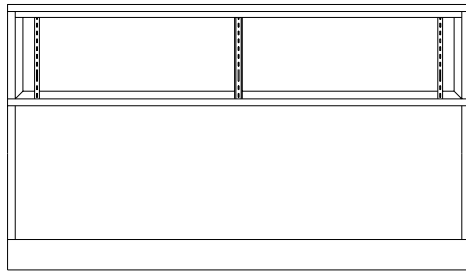

SD4600 Series

Sit Down Jewelry Showcase

Standard Specifications:

- 12" High Aluminum Framed Glass Module - Standard
- 18" High Low Pressure Laminate Base with Corner Protectors - Standard (LPL) Beige, Black, Fog Grey, Frosty White, Maple, or Oak
- 4" High Low Pressure Laminate Toe Kick - Black is Standard
- Interior Decks & Panel Doors Low Pressure Laminate - Beige Standard
- 1/4" (6 mm) Annealed Float Glass Tops, Fronts, Ends, & Shelves Standard
- Aluminum Frame and Trim - Anodized Silver Satin Finish Standard

P. O. BOX 470
Union, MO 63084

Phone: 1.800.325.0775
Fax: 1.636.583.4067

SD4600 Series

Sit Down Jewelry Showcase

SIDE ELEVATION

FRONT ELEVATION

REAR ELEVATION

Model No.	Dimensions: L X D X H	Doors
SD4672	72" x 20" x 34"	Panel
SD4606	70" x 20" x 34"	Panel
SD4605	60" x 20" x 34"	Panel
SD4604	48" x 20" x 34"	Panel
SD4672A	72" x 20" x 34"	Mirror
SD4606A	70" x 20" x 34"	Mirror
SD4605A	60" x 20" x 34"	Mirror
SD4604A	48" x 20" x 34"	Mirror