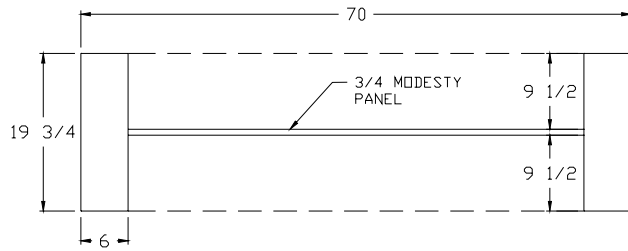

SD4600 Series

Sit Down Jewelry Showcase

Standard Specifications:

- 12" High Aluminum Framed Glass Module - Standard
- 18" High Low Pressure Laminate Base with Corner Protectors - Standard (LPL) Beige, Black, Fog Grey, Frosty White, Maple, or Oak
- 4" High Low Pressure Laminate Toe Kick - Black is Standard
- Interior Decks & Panel Doors Low Pressure Laminate - Beige Standard
- 1/4" (6 mm) Annealed Float Glass Tops, Fronts, Ends, & Shelves Standard
- Aluminum Frame and Trim - Anodized Silver Satin Finish Standard

P. O. BOX 470
Union, MO 63084

Phone: 1.800.325.0775
Fax: 1.636.583.4067

SD4600 Series

Sit Down Jewelry Showcase

SIDE ELEVATION

FRONT ELEVATION

REAR ELEVATION

Model No.	Dimensions: L X D X H	Doors
SD4672	72" x 20" x 34"	Panel
SD4606	70" x 20" x 34"	Panel
SD4605	60" x 20" x 34"	Panel
SD4604	48" x 20" x 34"	Panel
SD4672A	72" x 20" x 34"	Mirror
SD4606A	70" x 20" x 34"	Mirror
SD4605A	60" x 20" x 34"	Mirror
SD4604A	48" x 20" x 34"	Mirror