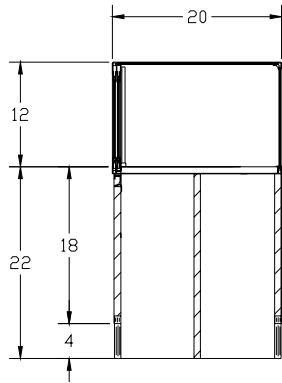

SD4600 Series

Sit Down Jewelry Showcase

Standard Specifications:

- 12" High Aluminum Framed Glass Module - Standard
- 18" High Low Pressure Laminate Base with Corner Protectors - Standard (LPL) Beige, Black, Fog Grey, Frosty White, Maple, or Oak
- 4" High Low Pressure Laminate Toe Kick - Black is Standard
- Interior Decks & Panel Doors Low Pressure Laminate - Beige Standard
- 1/4" (6 mm) Annealed Float Glass Tops, Fronts, Ends, & Shelves Standard
- Aluminum Frame and Trim - Anodized Silver Satin Finish Standard

P. O. BOX 470
Union, MO 63084

Phone: 1.800.325.0775
Fax: 1.636.583.4067

SD4600 Series

Sit Down Jewelry Showcase

SIDE ELEVATION

FRONT ELEVATION

REAR ELEVATION

Model No.	Dimensions: L X D X H	Doors
SD4672	72" x 20" x 34"	Panel
SD4606	70" x 20" x 34"	Panel
SD4605	60" x 20" x 34"	Panel
SD4604	48" x 20" x 34"	Panel
SD4672A	72" x 20" x 34"	Mirror
SD4606A	70" x 20" x 34"	Mirror
SD4605A	60" x 20" x 34"	Mirror
SD4604A	48" x 20" x 34"	Mirror