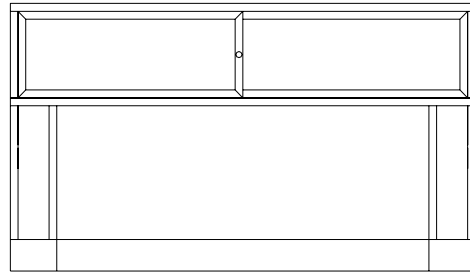

SD4600 Series

Sit Down Jewelry Showcase

Standard Specifications:

- 12" High Aluminum Framed Glass Module - Standard
- 18" High Low Pressure Laminate Base with Corner Protectors - Standard (LPL) Beige, Black, Fog Grey, Frosty White, Maple, or Oak
- 4" High Low Pressure Laminate Toe Kick - Black is Standard
- Interior Decks & Panel Doors Low Pressure Laminate - Beige Standard
- 1/4" (6 mm) Annealed Float Glass Tops, Fronts, Ends, & Shelves Standard
- Aluminum Frame and Trim - Anodized Silver Satin Finish Standard

P. O. BOX 470
Union, MO 63084

Phone: 1.800.325.0775
Fax: 1.636.583.4067

SD4600 Series

Sit Down Jewelry Showcase

SIDE ELEVATION

FRONT ELEVATION

REAR ELEVATION

Model No.	Dimensions: L X D X H	Doors
SD4672	72" x 20" x 34"	Panel
SD4606	70" x 20" x 34"	Panel
SD4605	60" x 20" x 34"	Panel
SD4604	48" x 20" x 34"	Panel
SD4672A	72" x 20" x 34"	Mirror
SD4606A	70" x 20" x 34"	Mirror
SD4605A	60" x 20" x 34"	Mirror
SD4604A	48" x 20" x 34"	Mirror