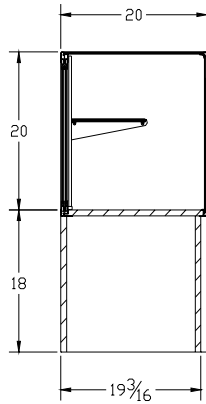

Pioneer Series Collection

Half View

Standard Specifications

- Slabend Construction
- Laminated End Panels, Deck, and Doors (LPL)
- Anodized Satin Finish Aluminum Glass Rails
- White Interior Deck and Doors (LPL)
- Adjustable Glass Shelves
- 20"H Display Area
- 18"H Base
- Glass Shelves (2-10")

P. O. BOX 470
Union, MO 63084

Phone: 1.800.325.0775
Fax: 1.636.583.4067

Pioneer Series Collection

Half View

Side Elevation

Front Elevation

Back Elevation

Model No.	Dimension L X D X H	Door
PH70	70" x 20" x 38"	White Panel
PH60	60" x 20" x 38"	White Panel
PH48	48" x 20" x 38"	White Panel
PH70A	70" x 20" x 38"	Mirror
PH60A	60" x 20" x 38"	Mirror
PH48A	48" x 20" x 38"	Mirror