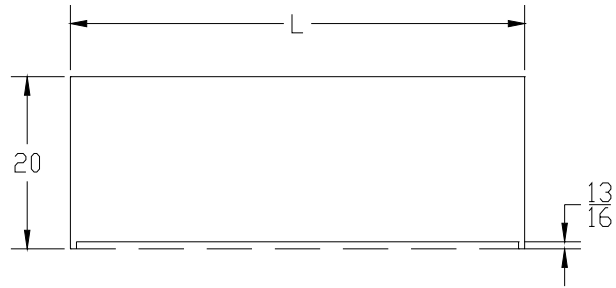

Pioneer Series Collection

Half View

Standard Specifications

- Slabend Construction
- Laminated End Panels, Deck, and Doors (LPL)
- Anodized Satin Finish Aluminum Glass Rails
- White Interior Deck and Doors (LPL)
- Adjustable Glass Shelves
- 20"H Display Area
- 18"H Base
- Glass Shelves (2-10")

P. O. BOX 470
Union, MO 63084

Phone: 1.800.325.0775
Fax: 1.636.583.4067

Pioneer Series Collection

Half View

Side Elevation

Front Elevation

Back Elevation

Model No.	Dimension L X D X H	Door
PH70	70" x 20" x 38"	White Panel
PH60	60" x 20" x 38"	White Panel
PH48	48" x 20" x 38"	White Panel
PH70A	70" x 20" x 38"	Mirror
PH60A	60" x 20" x 38"	Mirror
PH48A	48" x 20" x 38"	Mirror