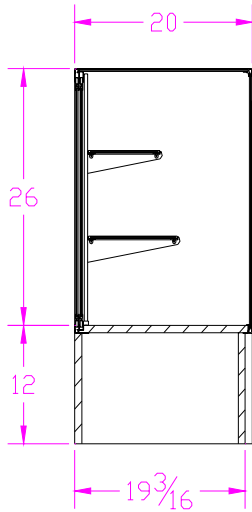

### Standard Specification

- Slabend Construction
- Laminated End Panels, Deck, and Doors (LPL)
- Anodized Satin Finish Aluminum Glass Rails
- White Interior Deck and Doors (LPL)
- Adjustable Glass Shelves
- 12"H Base
- 26"H Glass Front

## Full View

**Side Elevation**

**Front Elevation**

**Back Elevation**

Model No.	Dimension L X D X H	Door
PN70	70" x 20" x 38"	White Panel
PN60	60" x 20" x 38"	White Panel
PN48	48" x 20" x 38"	White Panel
PN70A	70" x 20" x 38"	Mirror
PN60A	60" x 20" x 38"	Mirror
PN48A	48" x 20" x 38"	Mirror