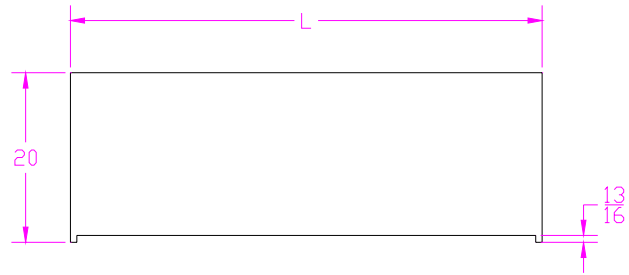

### Standard Specification

- Slabend Construction
- Laminated End Panels, Deck, and Doors (LPL)
- Anodized Satin Finish Aluminum Glass Rails
- White Interior Deck and Doors (LPL)
- Adjustable Glass Shelves
- 12"H Base
- 26"H Glass Front

## Full View

**Side Elevation**

**Front Elevation**

**Back Elevation**

Model No.	Dimension L X D X H	Door
PN70	70" x 20" x 38"	White Panel
PN60	60" x 20" x 38"	White Panel
PN48	48" x 20" x 38"	White Panel
PN70A	70" x 20" x 38"	Mirror
PN60A	60" x 20" x 38"	Mirror
PN48A	48" x 20" x 38"	Mirror