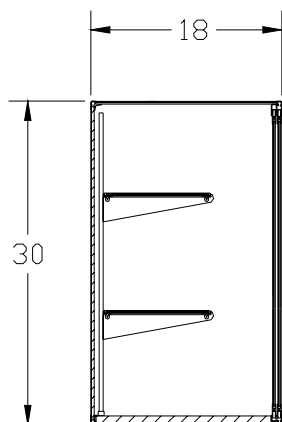

Insert/Utility Series (Glass Doors)

Standard Specifications

- 1/4" (6 mm) Thick Glass Front, Top, and Ends
- Standard LPL Interior Deck
- Sliding Glass Front Doors
- Anodized Aluminum Silver Satin Frame

P. O. BOX 470
Union, MO 63084

Phone: 1.800.325.0775
Fax: 1.636.583.4067

Insert/Utility Series (Glass Doors)

SIDE ELEVATION

FRONT ELEVATION

REAR ELEVATION

Model No.	Dimension L X D X H	No. of Shelves	Options/Accessories
D101	48" x 18" x 30"*	2-10"	1. Gold 2. Mirror Back Panel Back Standard-Glass Back No Charge* *When ordering glass backs, please specify where shelves are to be installed (e.g. at the glass back or the glass door side). *May Require Bottom Support For Wall Mount Applica-
D103	36" x 18" x 30"*	2-10"	
D105	48" x 12" x 30"*	2-8"	
D107	36" x 12" x 30"*	2-8"	
D109	36" x 12" x 36"*	3-8"	
D111	36" x 12" x 42"*	3-8"	
D115	36" x 18" x 36"*	3-10"	
D117	36" x 18" x 42"*	3-10"	
D119	36" x 18" x 48"*	4-10"	
D121	48" x 12" x 36"*	3-8"	
D123	48" x 12" x 42"*	3-8"	
D125	48" x 12" x 48"*	4-8"	
D127	48" x 18" x 36"*	3-10"	
D129	48" x 18" x 42"*	3-10"	
D131	48" x 18" x 48"*	4-10"	