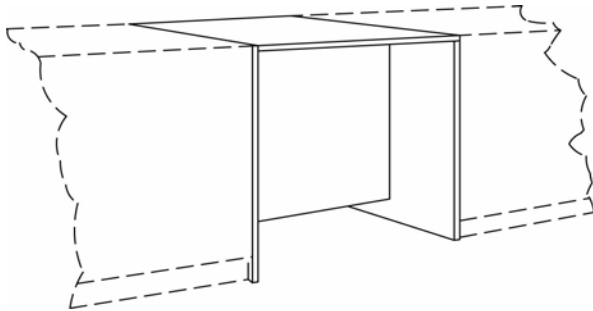

Gates

GA100

GB101

GC102

GD103

Standard Specifications

- Fit 24" Wide Opening
- Laminated Finish (LPL)
- Double Acting Hinges

Model No.	Gate Descriptions	Dimension L X H
GA100	GA100 Double Acting With Style	24" x 38"
GB101	GB101 D/A Swing With Panel Ends	24" x 38"
GC102	GC102 Lift/Swing D/A With Panel Ends	24" x 38"
GD103	GD103 Lift Gate W/Panel Ends	24" x 38"