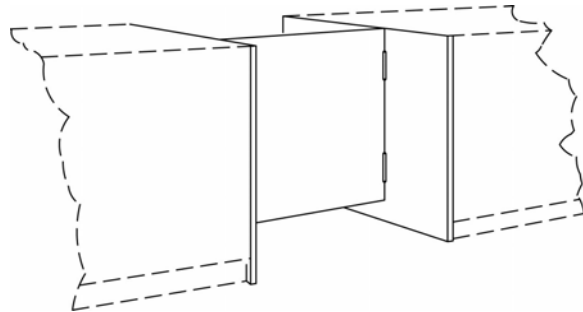

Gates

GA100

GB101

GC102

GD103

Standard Specifications

- Fit 24" Wide Opening
- Laminated Finish (LPL)
- Double Acting Hinges

Model No.	Gate Descriptions	Dimension L X H
GA100	GA100 Double Acting With Style	24" x 38"
GB101	GB101 D/A Swing With Panel Ends	24" x 38"
GC102	GC102 Lift/Swing D/A With Panel Ends	24" x 38"
GD103	GD103 Lift Gate W/Panel Ends	24" x 38"