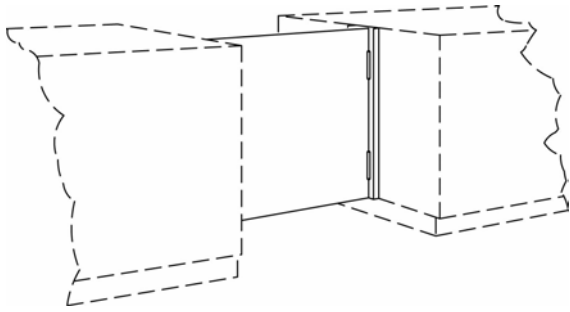

Gates

GA100

GB101

GC102

GD103

Standard Specifications

- Fit 24" Wide Opening
- Laminated Finish (LPL)
- Double Acting Hinges

Model No.	Gate Descriptions	Dimension L X H
GA100	GA100 Double Acting With Style	24" x 38"
GB101	GB101 D/A Swing With Panel Ends	24" x 38"
GC102	GC102 Lift/Swing D/A With Panel Ends	24" x 38"
GD103	GD103 Lift Gate W/Panel Ends	24" x 38"