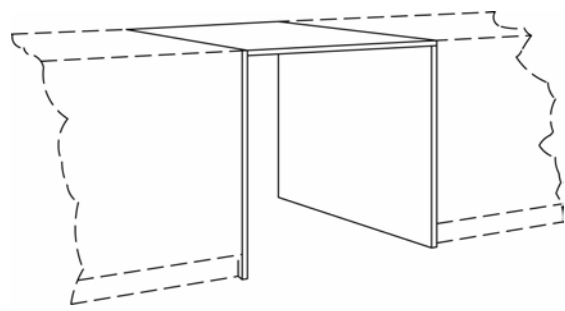

Gates

GA100

GB101

GC102

GD103

Standard Specifications

- Fit 24" Wide Opening
- Laminated Finish (LPL)
- Double Acting Hinges

Model No.	Gate Descriptions	Dimension L X H
GA100	GA100 Double Acting With Style	24" x 38"
GB101	GB101 D/A Swing With Panel Ends	24" x 38"
GC102	GC102 Lift/Swing D/A With Panel Ends	24" x 38"
GD103	GD103 Lift Gate W/Panel Ends	24" x 38"