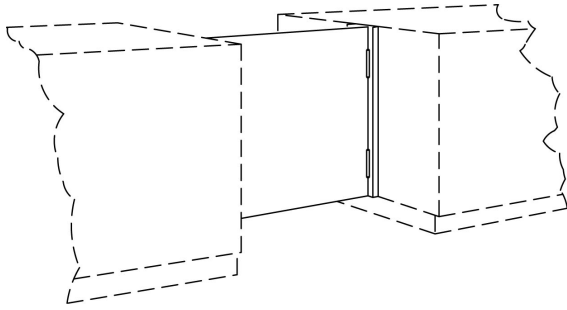

Gates

GA100

GB101

GC102

GD103

Standard Specifications

- Fit 24" Wide Opening
- Laminated Finish (LPL)
- Double Acting Hinges

Model No.	Gate Descriptions	Dimension L X H
GA100	GA100 Double Acting With Style	24" x 38"
GB101	GB101 D/A Swing With Panel Ends	24" x 38"
GC102	GC102 Lift/Swing D/A With Panel Ends	24" x 38"
GD103	GD103 Lift Gate W/Panel Ends	24" x 38"