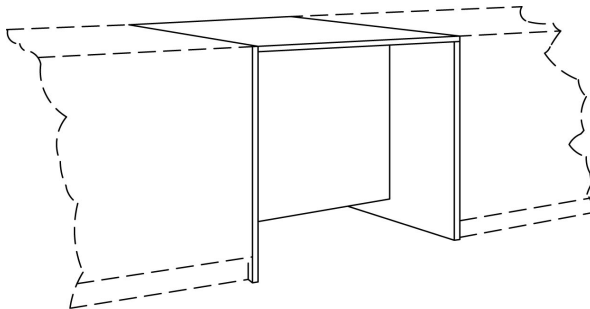

Gates

GA100

GB101

GC102

GD103

Standard Specifications

- Fit 24" Wide Opening
- Laminated Finish (LPL)
- Double Acting Hinges

Model No.	Gate Descriptions	Dimension L X H
GA100	GA100 Double Acting With Style	24" x 38"
GB101	GB101 D/A Swing With Panel Ends	24" x 38"
GC102	GC102 Lift/Swing D/A With Panel Ends	24" x 38"
GD103	GD103 Lift Gate W/Panel Ends	24" x 38"