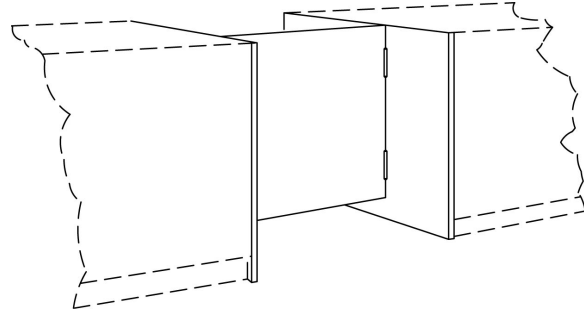

Gates

GA100

GB101

GC102

GD103

Standard Specifications

- Fit 24" Wide Opening
- Laminated Finish (LPL)
- Double Acting Hinges

Model No.	Gate Descriptions	Dimension L X H
GA100	GA100 Double Acting With Style	24" x 38"
GB101	GB101 D/A Swing With Panel Ends	24" x 38"
GC102	GC102 Lift/Swing D/A With Panel Ends	24" x 38"
GD103	GD103 Lift Gate W/Panel Ends	24" x 38"