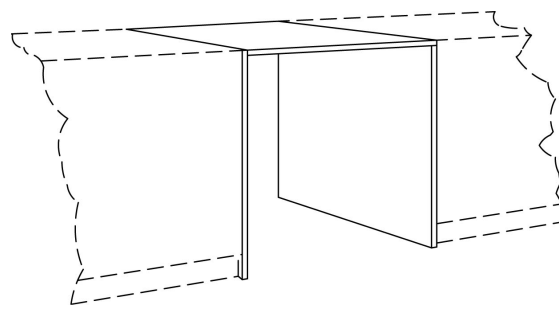

Gates

GA100

GB101

GC102

GD103

Standard Specifications

- Fit 24" Wide Opening
- Laminated Finish (LPL)
- Double Acting Hinges

Model No.	Gate Descriptions	Dimension L X H
GA100	GA100 Double Acting With Style	24" x 38"
GB101	GB101 D/A Swing With Panel Ends	24" x 38"
GC102	GC102 Lift/Swing D/A With Panel Ends	24" x 38"
GD103	GD103 Lift Gate W/Panel Ends	24" x 38"