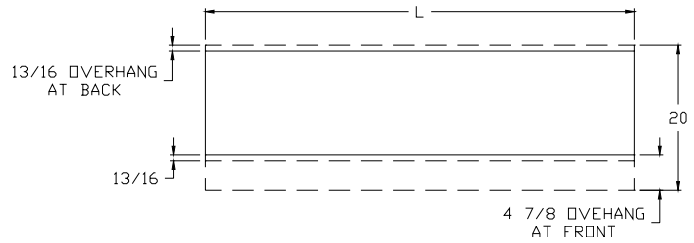

## Standard Specifications:

- 12" High Aluminum Framed Glass Module - Standard
- 22" High Low Pressure Laminate Base with Corner Protectors - Standard (LPL) Beige, Black, Fog Grey, Frosty White, Maple, or Oak)
- 4" High Low Pressure Laminate Toe Kick - Black is Standard
- Interior Decks & Panel Doors Low Pressure Laminate - Beige Standard
- 1/4" (6 mm) Annealed Float Glass Tops, Fronts, Ends, & Shelves Standard
- Aluminum Frame and Trim - Anodized Silver Satin Finish Standard

# F4600 Series Third View Showcase

SIDE ELEVATION

FRONT ELEVATION

REAR ELEVATION

Model No.	Dimensions: L X D X H	Doors
F4672	72" x 20" x 38"	Panel
F4606	70" x 20" x 38"	Panel
F4605	60" x 20" x 38"	Panel
F4604	48" x 20" x 38"	Panel
F4603	36" x 20" x 38"	Panel
F4672A	72" x 20" x 38"	Mirror
F4606A	70" x 20" x 38"	Mirror
F4605A	60" x 20" x 38"	Mirror
F4604A	48" x 20" x 38"	Mirror
F4603A	36" x 20" x 38"	Mirror