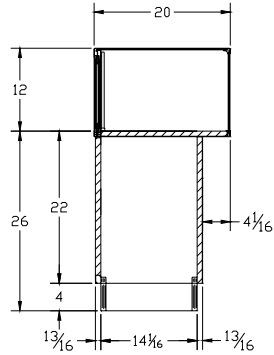

## Standard Specifications:

- 12" High Aluminum Framed Glass Module - Standard
- 22" High Low Pressure Laminate Base with Corner Protectors - Standard (LPL) Beige, Black, Fog Grey, Frosty White, Maple, or Oak)
- 4" High Low Pressure Laminate Toe Kick - Black is Standard
- Interior Decks & Panel Doors Low Pressure Laminate - Beige Standard
- 1/4" (6 mm) Annealed Float Glass Tops, Fronts, Ends, & Shelves Standard
- Aluminum Frame and Trim - Anodized Silver Satin Finish Standard

# F4600 Series Third View Showcase

SIDE ELEVATION

FRONT ELEVATION

REAR ELEVATION

Model No.	Dimensions: L X D X H	Doors
F4672	72" x 20" x 38"	Panel
F4606	70" x 20" x 38"	Panel
F4605	60" x 20" x 38"	Panel
F4604	48" x 20" x 38"	Panel
F4603	36" x 20" x 38"	Panel
F4672A	72" x 20" x 38"	Mirror
F4606A	70" x 20" x 38"	Mirror
F4605A	60" x 20" x 38"	Mirror
F4604A	48" x 20" x 38"	Mirror
F4603A	36" x 20" x 38"	Mirror