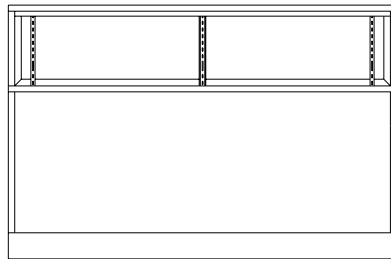

## Standard Specifications:

- 12" High Aluminum Framed Glass Module - Standard
- 22" High Low Pressure Laminate Base with Corner Protectors - Standard (LPL) Beige, Black, Fog Grey, Frosty White, Maple, or Oak)
- 4" High Low Pressure Laminate Toe Kick - Black is Standard
- Interior Decks & Panel Doors Low Pressure Laminate - Beige Standard
- 1/4" (6 mm) Annealed Float Glass Tops, Fronts, Ends, & Shelves Standard
- Aluminum Frame and Trim - Anodized Silver Satin Finish Standard

# F4600 Series Third View Showcase

SIDE ELEVATION

FRONT ELEVATION

REAR ELEVATION

Model No.	Dimensions: L X D X H	Doors
F4672	72" x 20" x 38"	Panel
F4606	70" x 20" x 38"	Panel
F4605	60" x 20" x 38"	Panel
F4604	48" x 20" x 38"	Panel
F4603	36" x 20" x 38"	Panel
F4672A	72" x 20" x 38"	Mirror
F4606A	70" x 20" x 38"	Mirror
F4605A	60" x 20" x 38"	Mirror
F4604A	48" x 20" x 38"	Mirror
F4603A	36" x 20" x 38"	Mirror