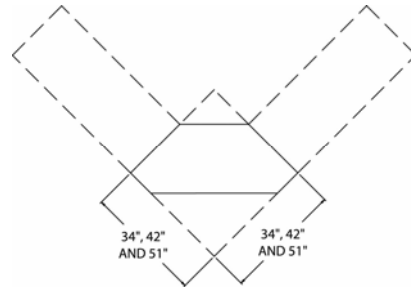

F-Series Clipped Corner

Model No.	Doors
F934SQ	Panel
F1634SQ	Panel
F2634SQ	Panel
F4634SQ	Panel
F934SQA	Mirror
F1634SQA	Mirror
F2634SQA	Mirror
F4634SQA	Mirror

Options/Accessories:
1. 42" Square Unit
2. 51" Square Unit
3. Standard Finish HPL Base
4. Without Corner Base Protectors
5. Gold