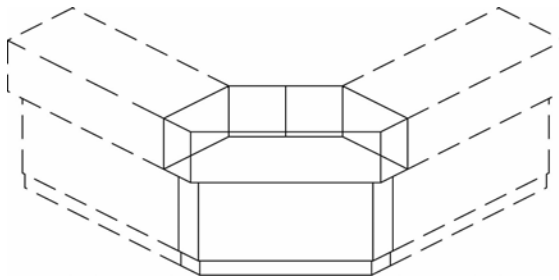

F-Series Clipped Corner

Model No.	Doors
F934SQ	Panel
F1634SQ	Panel
F2634SQ	Panel
F4634SQ	Panel
F934SQA	Mirror
F1634SQA	Mirror
F2634SQA	Mirror
F4634SQA	Mirror

Options/Accessories:
1. 42" Square Unit
2. 51" Square Unit
3. Standard Finish HPL Base
4. Without Corner Base Protectors
5. Gold