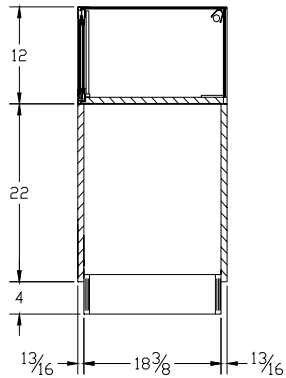

C4900 Series

Third View Showcases

Standard Specifications:

- Slab-End Construction with a Durable High Pressure Laminate (HPL) Finish Interior & Exterior (Formica® and Wilsonart® Standard Offerings)
- Glass on Glass Top to Front
- Anodized Silver Satin Finish Aluminum Framed Mirror Doors
- Instant Start Slimline Light with Concealed Wiring to Remote Ballast in Kick
- Open Rear Storage

P. O. BOX 470
Union, MO 63084

Phone: 1.800.325.0775
Fax: 1.636.583.4067

C4900 Series

Third View Showcases

SIDE ELEVATION

FRONT ELEVATION

REAR ELEVATION

Model No.	Dimension L X D X H	Options/Accessories
C4972A	72" x 20" x 38"	<ol style="list-style-type: none"> 1. Gold, Brasstone or Powdercoat Finish Frame 2. Mirror Ends 3. Door Lock 4. UL Listed Cabinet Label 5. UL Listed Cord & Plug 6. Storage Doors & Drawers
C4906A	70" x 20" x 38"	
C4905A	60" x 20" x 38"	
C4904A	48" x 20" x 38"	