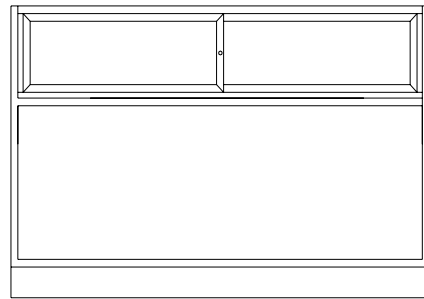

C4900 Series

Third View Showcases

Standard Specifications:

- Slab-End Construction with a Durable High Pressure Laminate (HPL) Finish Interior & Exterior (Formica® and Wilsonart® Standard Offerings)
- Glass on Glass Top to Front
- Anodized Silver Satin Finish Aluminum Framed Mirror Doors
- Instant Start Slimline Light with Concealed Wiring to Remote Ballast in Kick
- Open Rear Storage

P. O. BOX 470
Union, MO 63084

Phone: 1.800.325.0775
Fax: 1.636.583.4067

C4900 Series

Third View Showcases

SIDE ELEVATION

FRONT ELEVATION

REAR ELEVATION

Model No.	Dimension L X D X H	Options/Accessories
C4972A	72" x 20" x 38"	<ol style="list-style-type: none"> 1. Gold, Brasstone or Powdercoat Finish Frame 2. Mirror Ends 3. Door Lock 4. UL Listed Cabinet Label 5. UL Listed Cord & Plug 6. Storage Doors & Drawers
C4906A	70" x 20" x 38"	
C4905A	60" x 20" x 38"	
C4904A	48" x 20" x 38"	