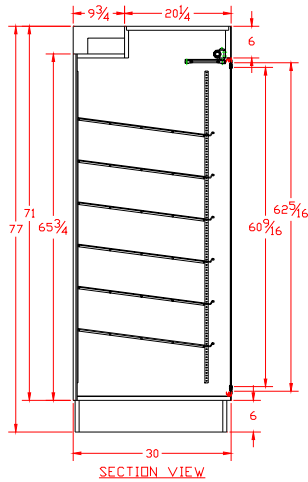

99100 Series

Self-Serve Full-View Wallcases

Features & Finishes:

- Self-Closing Framed Doors (62" L-3)(80" L-4)
- White Wire Shelves (6)
- Top Light with Lamp & Shield
- Vertical Lights with Lamps and Shields (62"-2)(80"-3)
- Solid Back
- White Interior
- White HPL Finish Front & Ends
- 6" Kick Base
- 12" Cord, Plug, & Switch
- U.L. and C.U.L. Listed

P. O. BOX 470
Union, MO 63084

Phone: 1.800.325.0775
Fax: 1.636.583.4067

99100 Series

Self-Serve Full-View Wallcase

Model No.	Dimensions: L X W X H	Rows of Shelves	No. of Pan Capacity	Est. Crated	Case Options:
99177-62	62" X 30" X 77"	6	21	720 lbs.	1. Mirror Back 2. Mirror Ends 3. Radius Curve Top Facia (6" High) 4. "ETL" Sanitation Listed (Conforms to NSF STD-2)
99177-80	80" X 30" X 77"	6	28	850 lbs.	