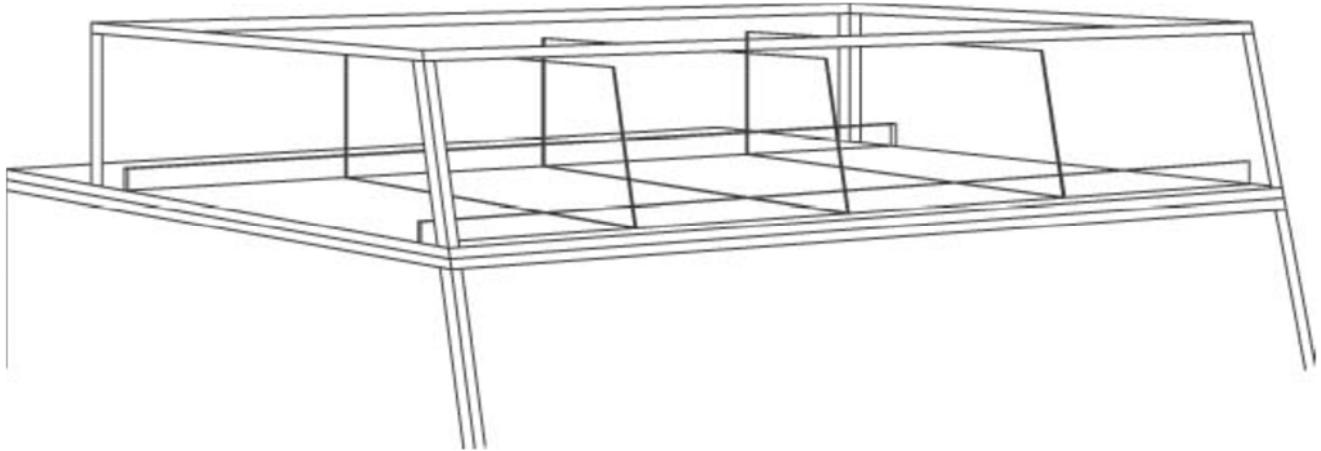

# 97000 Series Roll Tops and Hoods

## Features & Finishes

- Anodized Aluminum Frame
- Glass Front, Top and Ends
- Acrylic Display Trays with Dividers (RT Models)

Specifications Subject to change without notice

Email: [sales@spartanshowcase.com](mailto:sales@spartanshowcase.com)

# 97000 Series Roll Tops and Hoods

Model No.	Dimensions:	Est. Crated Weight
	L X W X H	
97648-RT	48" X 25" X 14"	130 lbs.
97659-RT	59" X 25" X 14"	170 lbs.
97677-RT	77" X 25" X 14"	220 lbs.
97648-HD	48" X 12" X 8"	60 lbs.
97659-HD	59" X 12" X 8"	75 lbs.
97677-HD	77" X 12" X 8"	90 lbs.