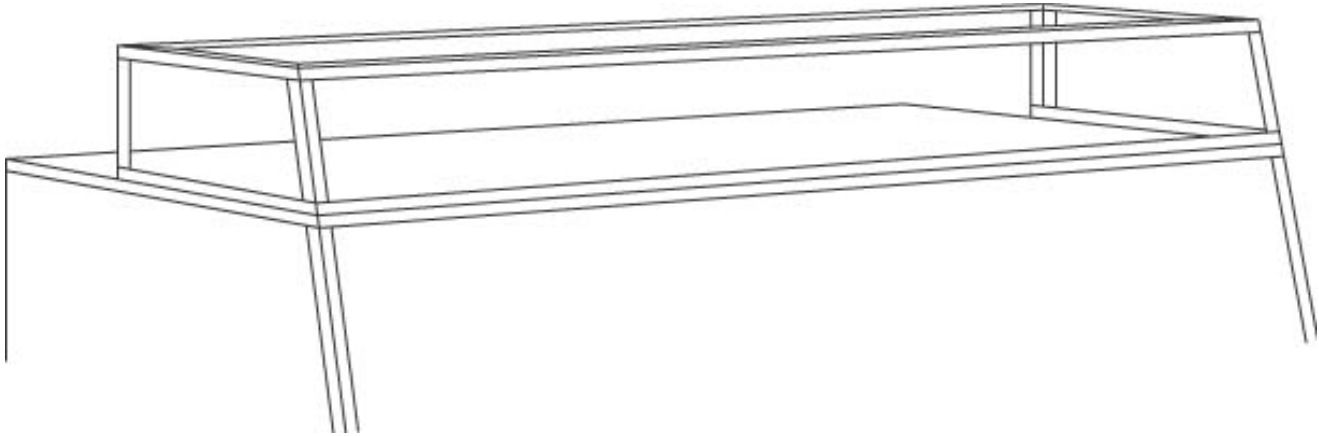

## Roll Tops and Hoods

### Features & Finishes

- Anodized Aluminum Frame
- Glass Front, Top and Ends
- Acrylic Display Trays with Dividers (RT Models)

Specifications Subject to change without notice

P. O. BOX 470  
Union, MO 63084