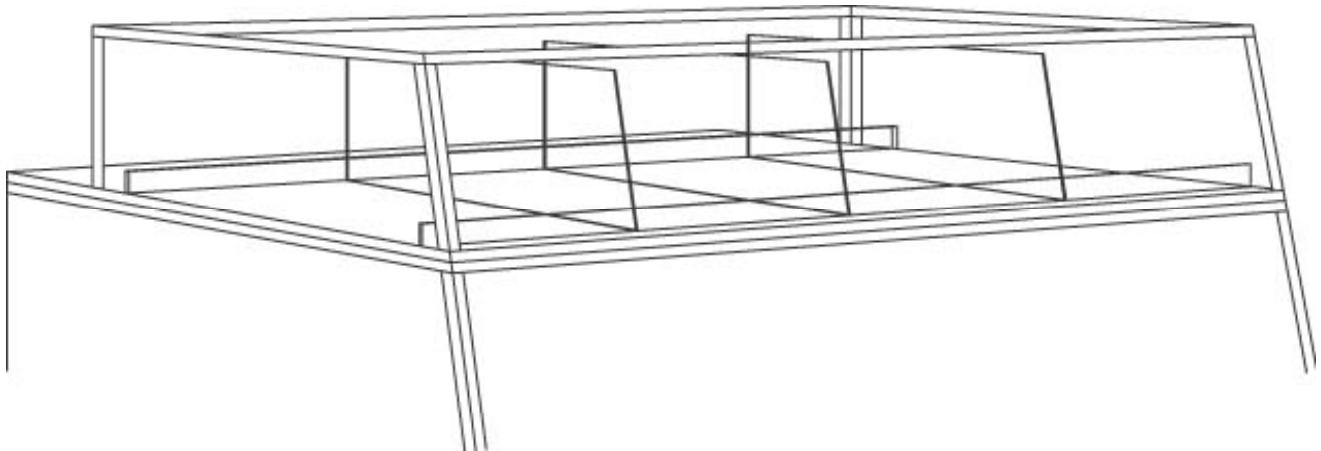

### Features & Finishes

- Anodized Aluminum Frame
- Glass Front, Top and Ends
- Acrylic Display Trays with Dividers (RT Models)

Specifications Subject to change without notice

P. O. BOX 470  
Union, MO 63084