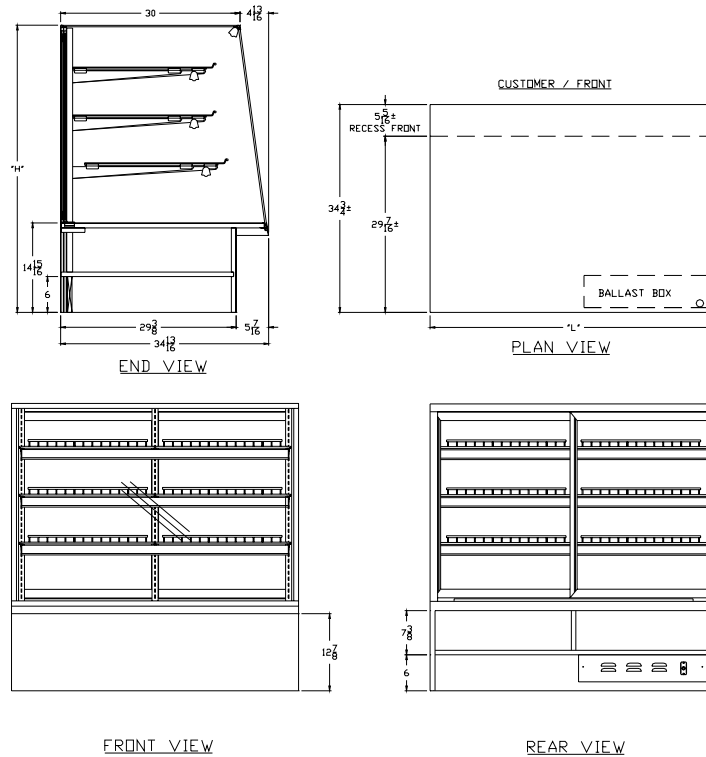

97000-R Series

Mini Non-Refrigerated Display Cases

Features & Finishes:

- Anodized Aluminum Frame
- Tempered Glass Front
- Glass Ends & Tops
- Top Light with Lamp & Shield
- Aluminum Framed Sliding Glass Doors (Hinged Door 31" Long)
- White Wire Shelves (40" H-2)(48" H-3)
- White HPL Deck
- Black HPL Base
- 12" Cord, Plug & Switch
- U.L. & C.U.L. Listed

Specifications Subject to change without notice

P. O. BOX 470
Union, MO 63084

Phone: 1.800.325.0775
Fax: 1.636.583.4067

97000-R Series

Mini Non-Refrigerated Display Cases

Model No.	Dimensions: L X D X H	Rows of Shelves	Est. Crated Weight	Case Options:
97040-36	36" X 34 13/16" X 40"	2	310 lbs.	<ol style="list-style-type: none"> 1. Mirror Ends 2. Mirror Doors 3. Side Lights, Lamps & Shields 4. HPL Finish Cover Front and Ends (Standard HPL) 5. Self Closing Front Doors (all cases) 6. Brasstone, Black, or White (Frame & Lights only) 7. Vented Doors 8. "ETL" Sanitation Listed (Conforms to NSF STD-2)
97040-40	40" X 34 13/16" X 40"	2	320 lbs.	
LV97048-31	31" X 30" X 48"	2	310 lbs.	
97048-36	36" X 34 13/16" X 48"	3	320 lbs.	
97048-40	40" X 34 13/16" X 48"	3	330 lbs.	