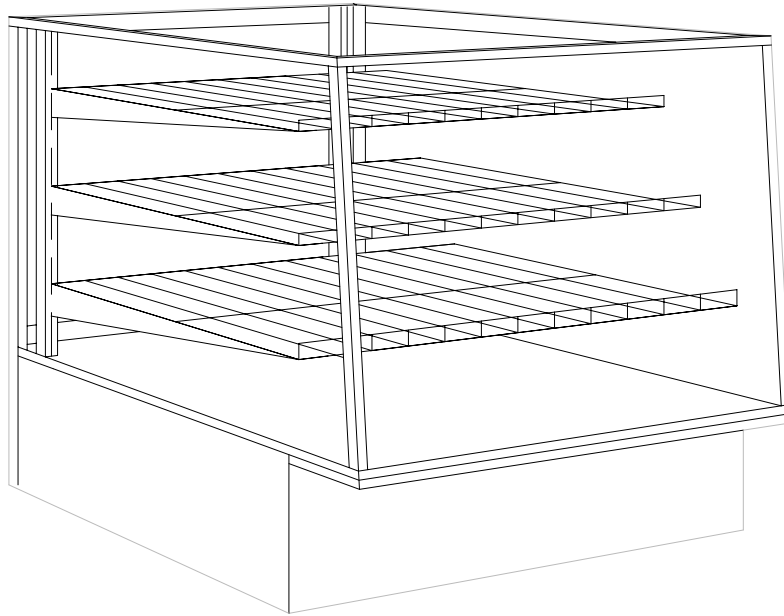

97000-R Series

Mini Non-Refrigerated Display Cases

Features & Finishes:

- Anodized Aluminum Frame
- Tempered Glass Front
- Glass Ends & Tops
- Top Light with Lamp & Shield
- Aluminum Framed Sliding Glass Doors (Hinged Door 31" Long)
- White Wire Shelves (40" H-2)(48" H-3)
- White HPL Deck
- Black HPL Base
- 12" Cord, Plug & Switch
- U.L. & C.U.L. Listed

Specifications Subject to change without notice

P. O. BOX 470
Union, MO 63084

Phone: 1.800.325.0775
Fax: 1.636.583.4067

97000-R Series

Mini Non-Refrigerated Display Cases

Model No.	Dimensions: L X D X H	Rows of Shelves	Est. Crated Weight	Case Options:
97040-36	36" X 34 13/16" X 40"	2	310 lbs.	<ol style="list-style-type: none"> 1. Mirror Ends 2. Mirror Doors 3. Side Lights, Lamps & Shields 4. HPL Finish Cover Front and Ends (Standard HPL) 5. Self Closing Front Doors (all cases) 6. Brasstone, Black, or White (Frame & Lights only) 7. Vented Doors 8. "ETL" Sanitation Listed (Conforms to NSF STD-2)
97040-40	40" X 34 13/16" X 40"	2	320 lbs.	
LV97048-31	31" X 30" X 48"	2	310 lbs.	
97048-36	36" X 34 13/16" X 48"	3	320 lbs.	
97048-40	40" X 34 13/16" X 48"	3	330 lbs.	