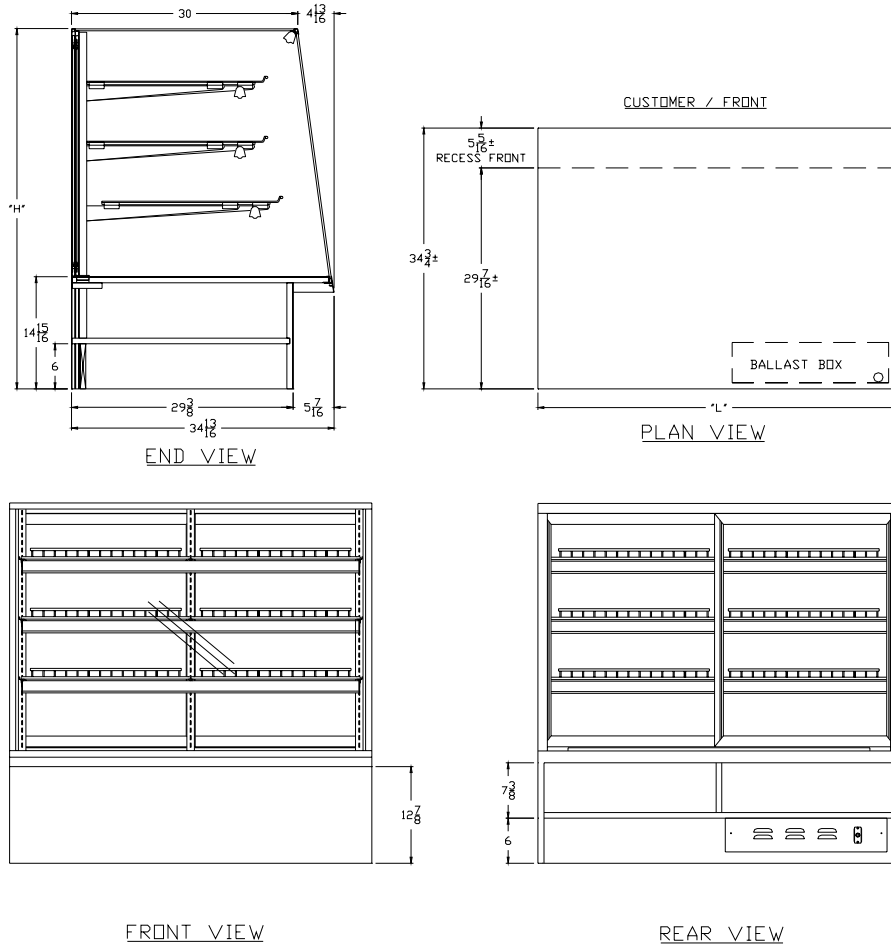

97000 Series

Straight Front High Volume Non-Refrigerated Display Cases

Features & Finishes:

- Anodized Aluminum Frame
- Tempered Glass Front
- Glass Ends & Tops
- Top Light & Shelf Lights with Lamps & Shields
- Aluminum Framed Sliding Glass Doors
- White Wire Shelves (40" H-2)(48" H-3)
- White HPL Deck
- Black HPL Base
- 12" Cord, Plug & Switch
- U.L. & C.U.L. Listed

P. O. BOX 470
Union, MO 63084

Phone: 1.800.325.0775
Fax: 1.636.583.4067

97000 Series

Straight Front High Volume Non-Refrigerated Display Cases

Model No.	Dimensions: L X W X H	Rows of Shelves	Est. Crated Weight	Case Options:
97040-48	48" X 34 13/16" X 40"	2	460 lbs.	1. Mirror Ends 2. Mirror Doors 3. HPL Finish Cover Front and Ends (Standard HPL) 4. Brasstone, Black, or White (Frame & Lights only) 5. Self Closing Doors (all cases) 6. Vented Doors 7. "ETL" Sanitation Listed (Conforms to NSF STD-2)
97040-59	59" X 34 13/16" X 40"	2	480 lbs.	
97040-77	77" X 34 13/16" X 40"	2	595 lbs.	
97048-48	48" X 34 13/16" X 48"	3	500 lbs.	
97048-59	59" X 34 13/16" X 48"	3	540 lbs.	
97048-77	77" X 34 13/16" X 48"	3	640 lbs.	