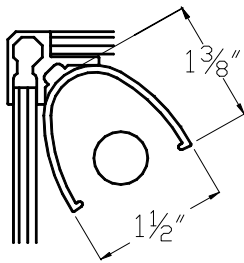

MOD. NO.	LENGTH (OA)	LAMP NO.	WATT	AMP
1103	34"	FP24/841/HO	24	.25
1104	46"	FP29/841/HO	39	.38
1105	58"	FP51/841/HO	54	.5
1106	68"	FP80/841/HO	80	.75

P. O. BOX 470
Union, MO 63084

Phone: 1.800.325.0775
Fax: 1.636.583.4067